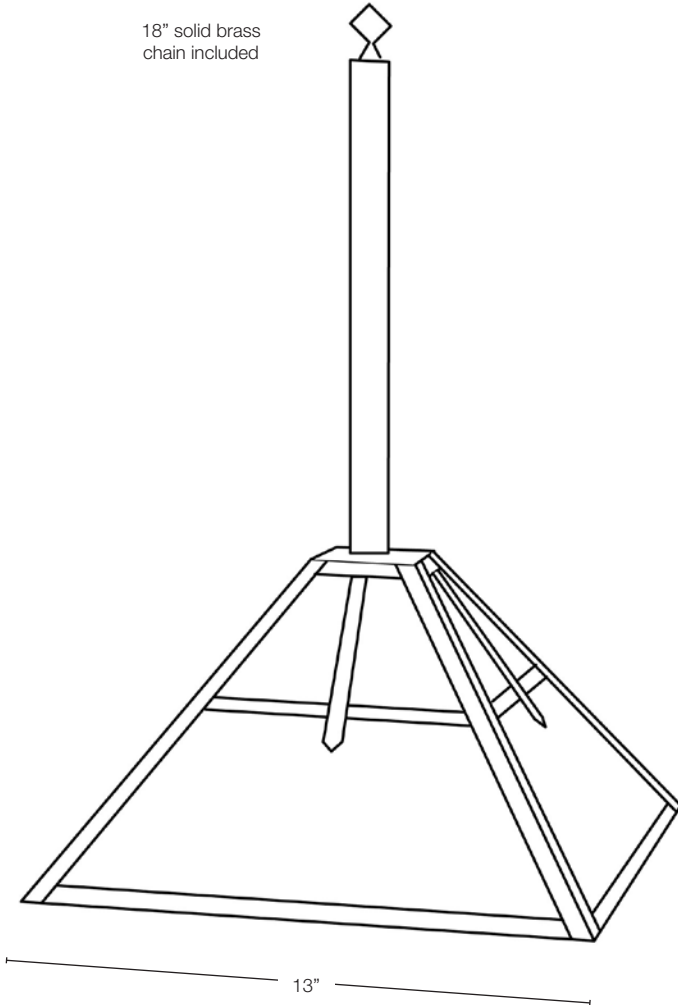

MODEL: **SPJ42-03A**
 MATERIAL: **Solid Brass**
 FINISH SHOWN: **Rusty**
 GLASS: **Frosted Seedy**
 ELECTRICAL: **12V or 120V**
 SOCKET: **(4) Medium Base**
 MOUNTING: **Pendant**

LED OPTION

Integrated FB-RD8 Board & Driver
(Standard)

GLASS

- Clear
- Clear Seedy
- Frosted Seedy
- Frosted
- White Swirl
- White Iridescent
- Honey Swirl
- Honey Iridescent
- Rose Swirl
- Amber Mica

18" solid brass chain included

Mounting Canopy

Wet Listed

Ordering Example