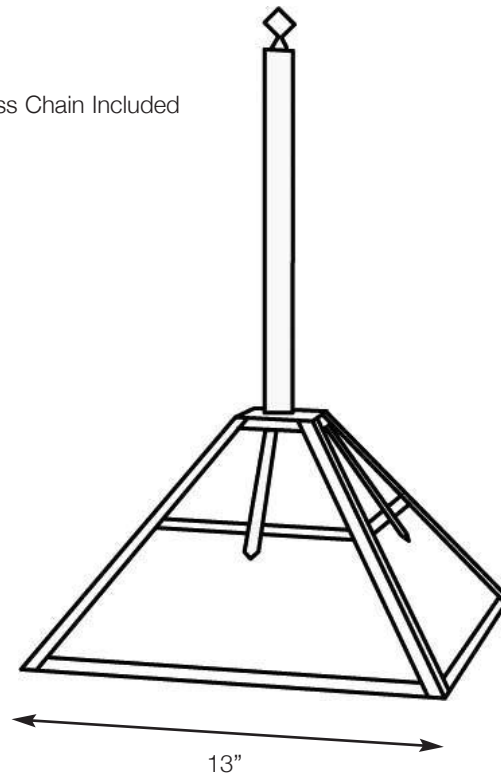

# SPJ42-03A

Pendant

18" Solid Brass Chain Included

Mounting Canopy

20"

<b>MODEL:</b>	SPJ42-03A
<b>MATERIAL :</b>	Solid Brass
<b>FINISH :</b>	Specify
<b>GLASS :</b>	Specify
<b>ELECTRICAL :</b>	120v
<b>SOCKET :</b>	(4) Medium Base
<b>LAMP :</b>	60w Max.
<b>FLUORESCENT OPTIONS :</b>	PL-13W, PLT-26W, PLT-32W, PLT-42W
<b>MOUNTING :</b>	Pendant Mount

DRAWN BY: MMC

BASE DESIGN: SPJ

DATE: 01-10-10