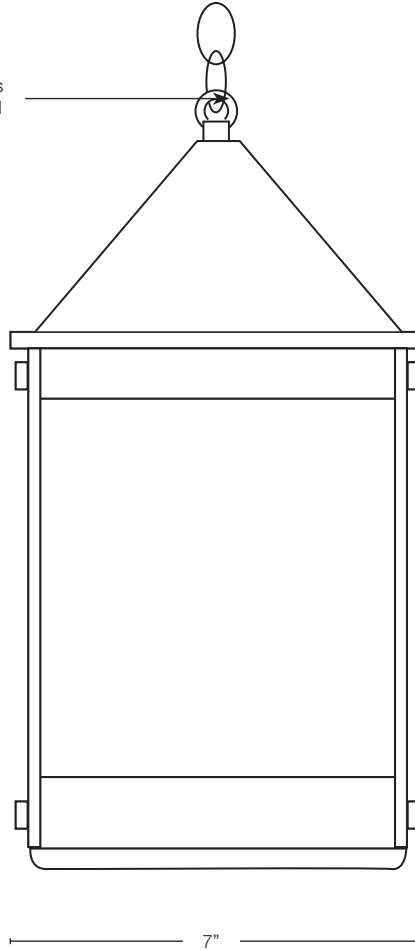

ACRYLIC

- ☐ Clear   ☐ Powder Coat Frosted
- ☐ Clear Seedy   ☐ Opaque White
- ☐ Frosted Seedy   ☐ Honey

18" solid brass chain included