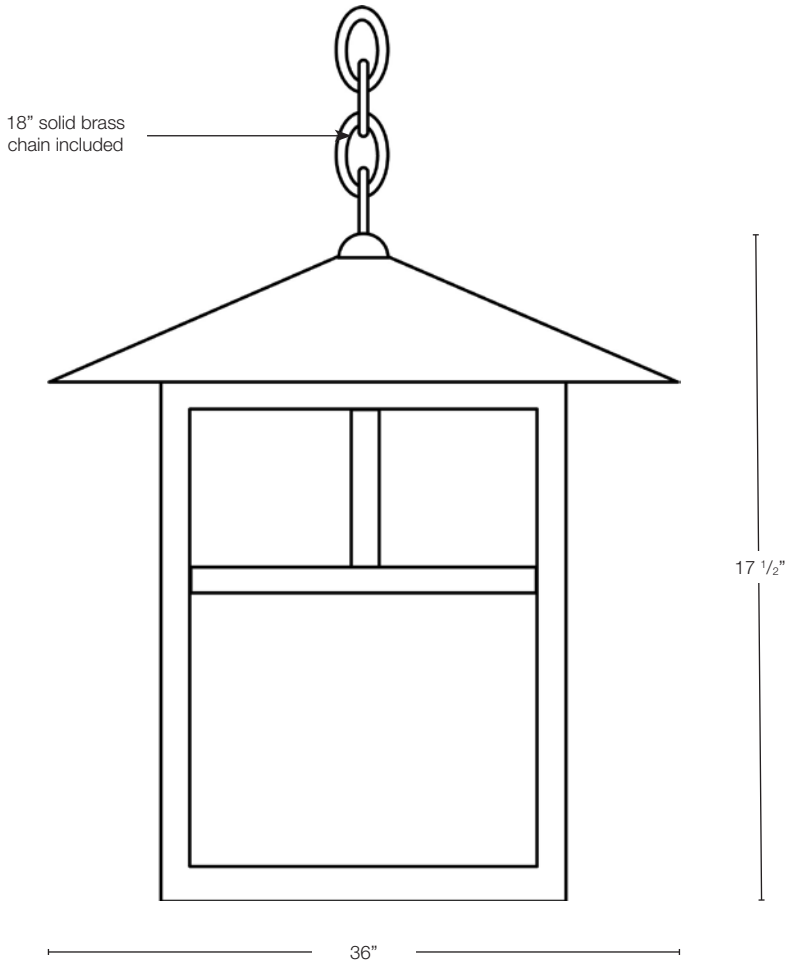

MODEL: **SPJ40-02G**
 MATERIAL: **Solid Brass**
 FINISH SHOWN: **Moss**
 GLASS: **White Swirl**
 ELECTRICAL: **12V or 120V**
 SOCKET: **Medium Base**
 MOUNTING: **Hanging**

LED OPTION

Integrated FB-RD8 Board & Driver
(Standard)

GLASS

- Clear
- Clear Seedy
- Frosted Seedy
- Frosted
- White Swirl
- White Iridescent
- Honey Swirl
- Honey Iridescent
- Rose Swirl

Mounting Canopy

5"

OVERLAYS

Wet Listed

Ordering Example	Customer Approval	Date
SPJ40-02G-M-WS-120V		