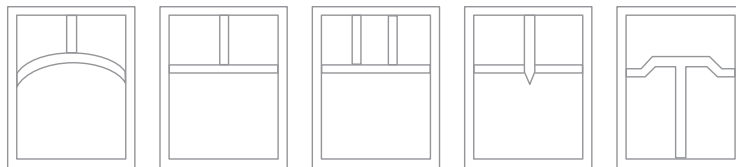

GLASS

- Clear
- Clear Seedy
- Frosted Seedy
- Frosted
- White Swirl
- White Iridescent
- Honey Swirl
- Honey Iridescent
- Rose Swirl

Mounting Canopy

5"

OVERLAYS

Wet Listed

Ordering Example	Customer Approval	Date
SPJ40-02G-M-WS-120V		