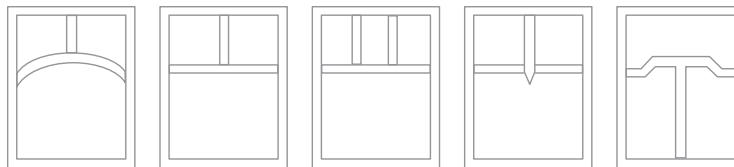

GLASS

- Clear
- Clear Seedy
- Frosted Seedy
- Frosted
- White Swirl
- White Iridescent
- Honey Swirl
- Honey Iridescent
- Rose Swirl

Mounting Canopy

5"

OVERLAYS

Wet Listed

Ordering Example

Customer Approval