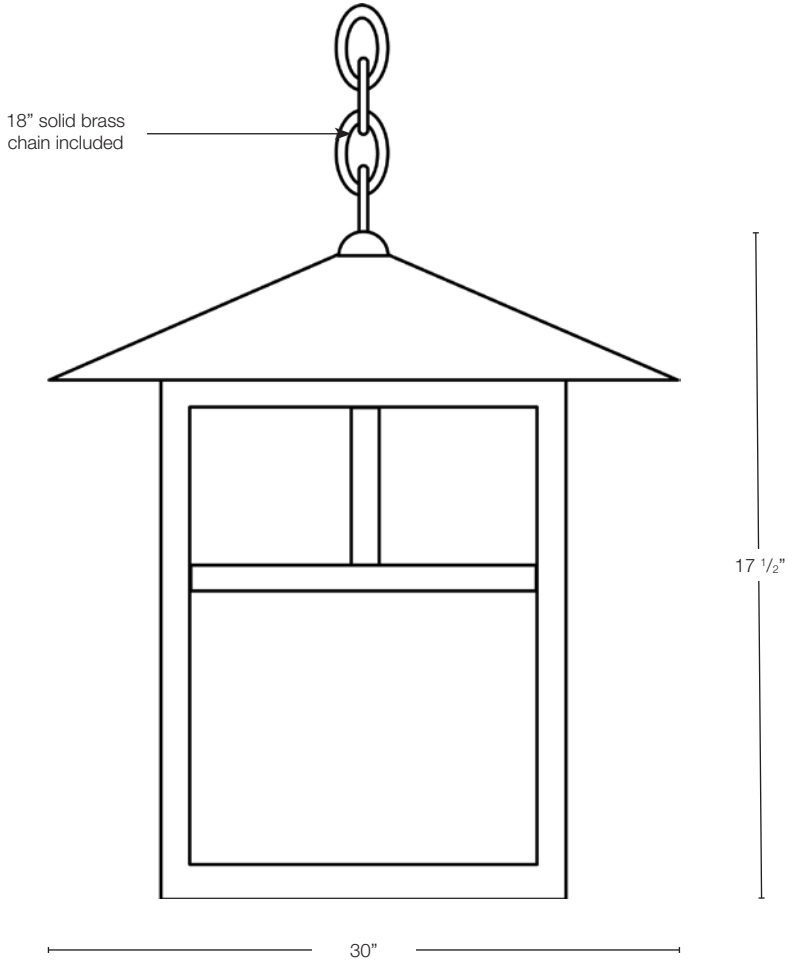

MODEL: **SPJ40-02F**
 MATERIAL: **Solid Brass**
 FINISH SHOWN: **Moss**
 GLASS: **White Swirl**
 ELECTRICAL: **12V or 120V**
 SOCKET: **Medium Base**
 MOUNTING: **Hanging**

LED OPTION

Integrated FB-RD8 Board & Driver
(Standard)

GLASS

- Clear
- Clear Seedy
- Frosted Seedy
- Frosted
- White Swirl
- White Iridescent
- Honey Swirl
- Honey Iridescent
- Rose Swirl

Mounting Canopy

5"

OVERLAYS

Wet Listed

Ordering Example

Customer Approval