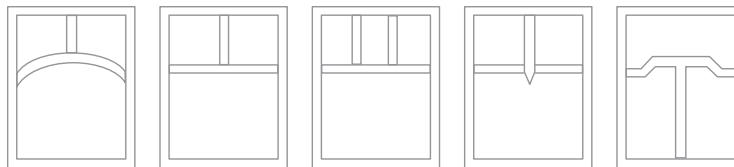

GLASS

- Clear
- Clear Seedy
- Frosted Seedy
- Frosted
- White Swirl
- White Iridescent
- Honey Swirl
- Honey Iridescent
- Rose Swirl

Mounting Canopy

5"

OVERLAYS

Wet Listed

Ordering Example

SPJ40-02E-M-WS-120V