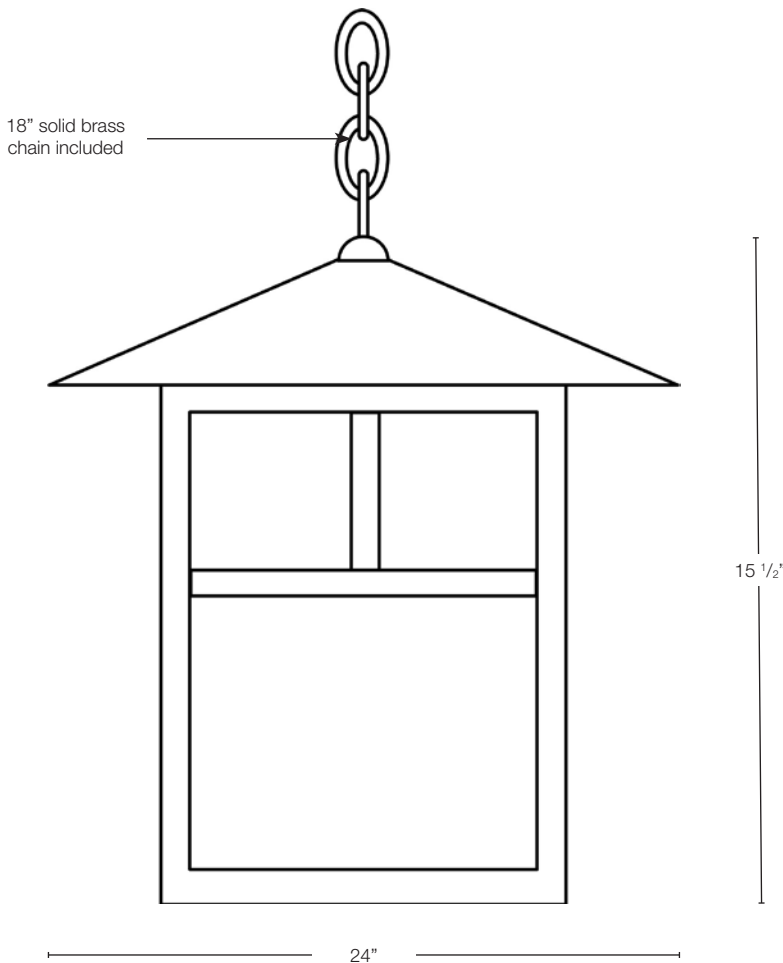

GLASS

- Clear
- Clear Seedy
- Frosted Seedy
- Frosted
- White Swirl
- White Iridescent
- Honey Swirl
- Honey Iridescent
- Rose Swirl

Mounting Canopy

5"

OVERLAYS

Wet Listed

Ordering Example

SPJ40-02E-M-WS-120V