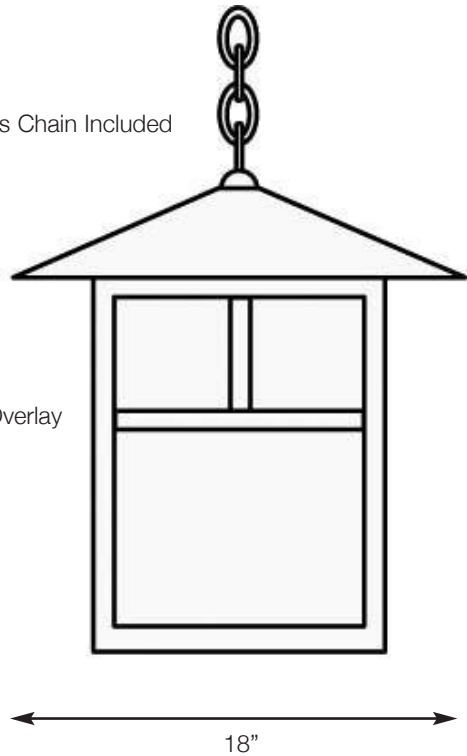

SPJ40-02D

Craftsman Pendant

18" Solid Brass Chain Included

Shown: T-Bar Overlay

Mounting Canopy

12 3/4"

Unlimited LED Lumen Packages & Color Temperatures Available!

SPJ-A19
12V
2W or 4W