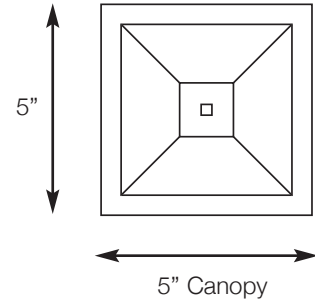

SPJ40-02D

Craftsman Pendant

18" Solid Brass Chain Included

Shown: T-Bar Overlay

Mounting Canopy

12 3/4"

Unlimited LED Lumen Packages & Color Temperatures Available!

SPJ-A19
12V
2W or 4W