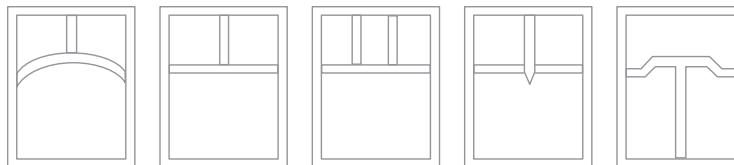

GLASS

- Clear
- Clear Seedy
- Frosted Seedy
- Frosted
- White Swirl
- White Iridescent
- Honey Swirl
- Honey Iridescent
- Rose Swirl

Mounting Canopy

OVERLAYS

Wet Listed

Ordering Example	Customer Approval	Date
SPJ40-02B-M-WS-120V		