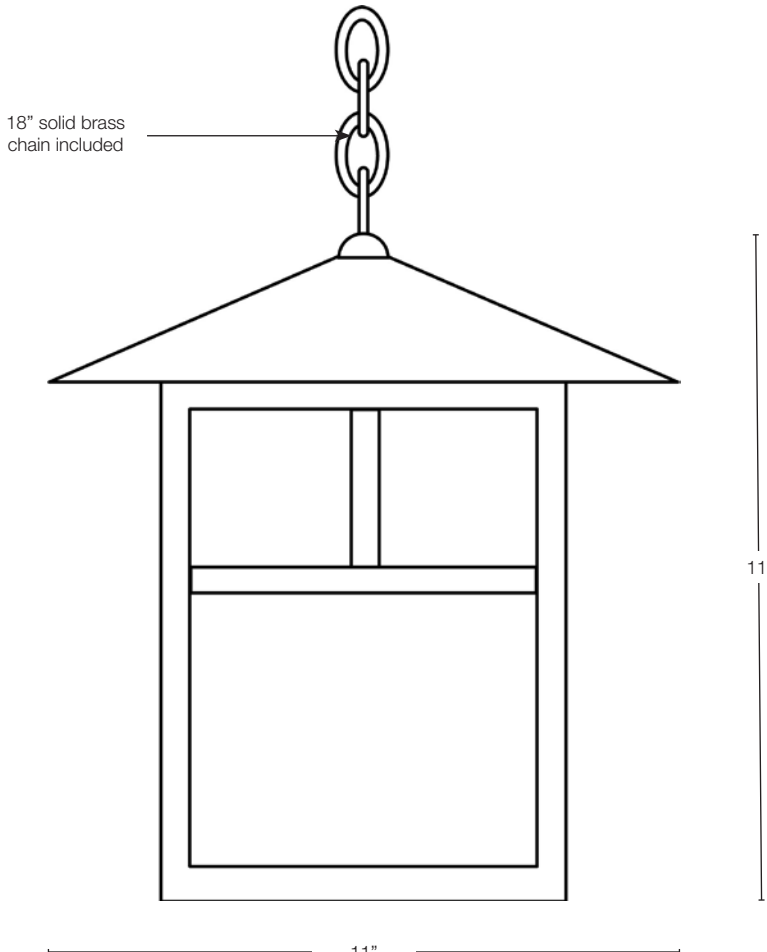

MODEL: **SPJ40-02B**
 MATERIAL: **Solid Brass**
 FINISH SHOWN: **Moss**
 GLASS: **White Swirl**
 ELECTRICAL: **12V or 120V**
 SOCKET: **Medium Base**
 MOUNTING: **Hanging**

LED OPTION

Integrated FB-RD8 Board & Driver
(Standard)

GLASS

- Clear
- Clear Seedy
- Frosted Seedy
- Frosted
- White Swirl
- White Iridescent
- Honey Swirl
- Honey Iridescent
- Rose Swirl

Mounting Canopy

OVERLAYS

Wet Listed

Ordering Example	Customer Approval	Date
SPJ40-02B-M-WS-120V		