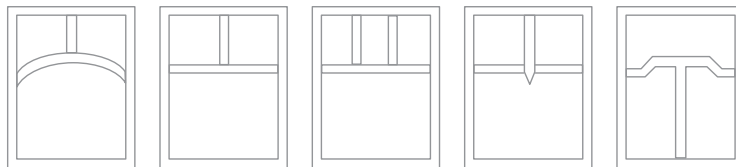

Mounting Canopy

5"

OVERLAYS

Wet Listed

| Ordering Example | Customer Approval | Date |
|---------------------|-------------------|------|
| SPJ40-02D-M-WS-120V | | |