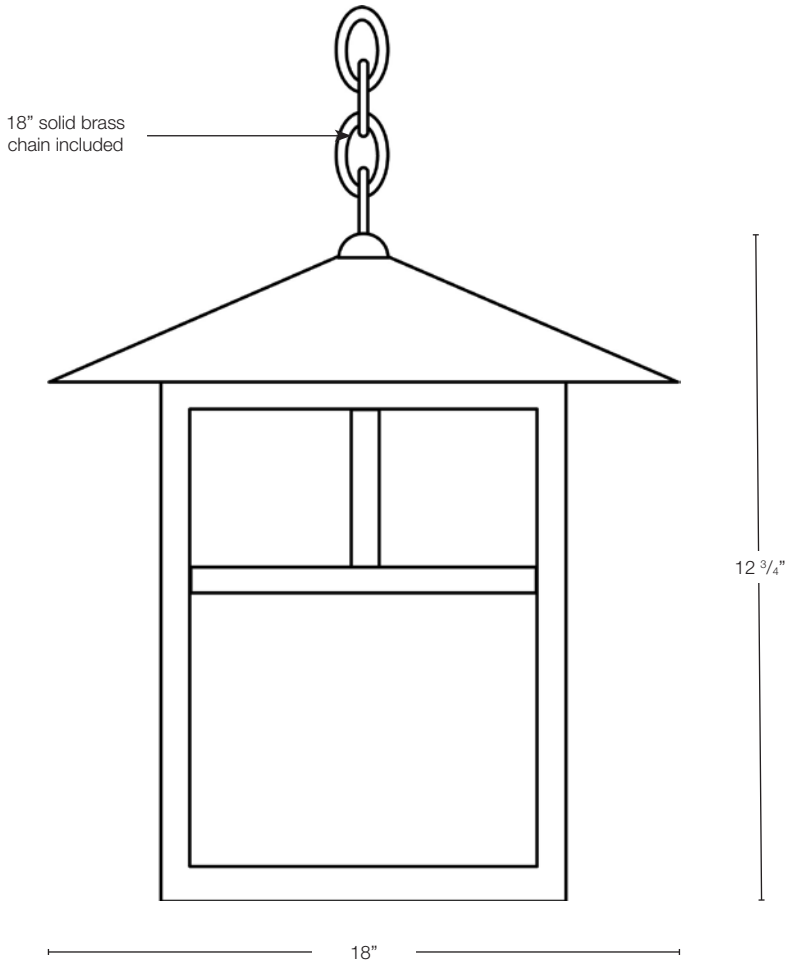

MODEL: **SPJ40-02D**
MATERIAL: **Solid Brass**
FINISH SHOWN: **Moss**
GLASS: **White Swirl**
ELECTRICAL: **12V or 120V**
SOCKET: **Medium Base**
MOUNTING: **Hanging**

LED OPTION

Integrated FB-RD8 Board & Driver
(Standard)

WATTAGE	LUMENS
☐ 8W	1000

Custom lumen packages are available upon request

COLOR TEMPERATURE

- ☐ 2200K
- ☐ 2700K
- ☐ 3000K
- ☐ 4000K
- ☐ 5000K
- ☐ 6500K
- ☐ RGBW-PLC
- ☐ WARM DIMMING

Custom options are available

ELECTRICAL

- ☐ 12V
- ☐ 120V
- ☐ 120V-277V

FINISHES

- ☐ Matte Bronze (MBR)
- ☐ Verde (V)
- ☐ Moss (M)
- ☐ Black (B)
- ☐ Rusty (R)
- ☐ Satin Brass (SB)
- ☐ Aged Brass (AG)
- ☐ Raw Copper (RC)
- ☐ Natural Copper (NC)

PVD PREMIUM

- ☐ PVD Polished (PVDP)
- ☐ PVD Satin (PVDS)
- ☐ PVD Graphite (PVDG)
- ☐ PVD Bronze (PVDBZ)
- ☐ PVD Black (PVDBL)

GLASS

- ☐ Clear
- ☐ Clear Seedy
- ☐ Frosted Seedy
- ☐ Frosted
- ☐ White Swirl
- ☐ White Iridescent
- ☐ Honey Swirl
- ☐ Honey Iridescent
- ☐ Rose Swirl

5"

OVERLAYS

Wet Listed

Ordering Example	Customer Approval	Date
SPJ40-02D-M-WS-120V