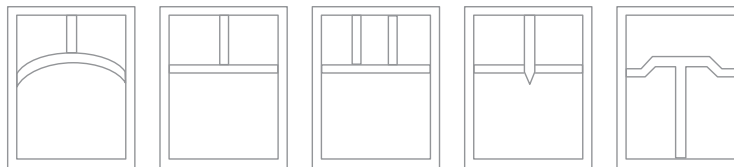

GLASS

- Clear
- Clear Seedy
- Frosted Seedy
- Frosted
- White Swirl
- White Iridescent
- Honey Swirl
- Honey Iridescent
- Rose Swirl

Mounting Canopy

5"

OVERLAYS

Wet Listed

Ordering Example	Customer Approval	Date
SPJ40-02C-M-WS-120V		