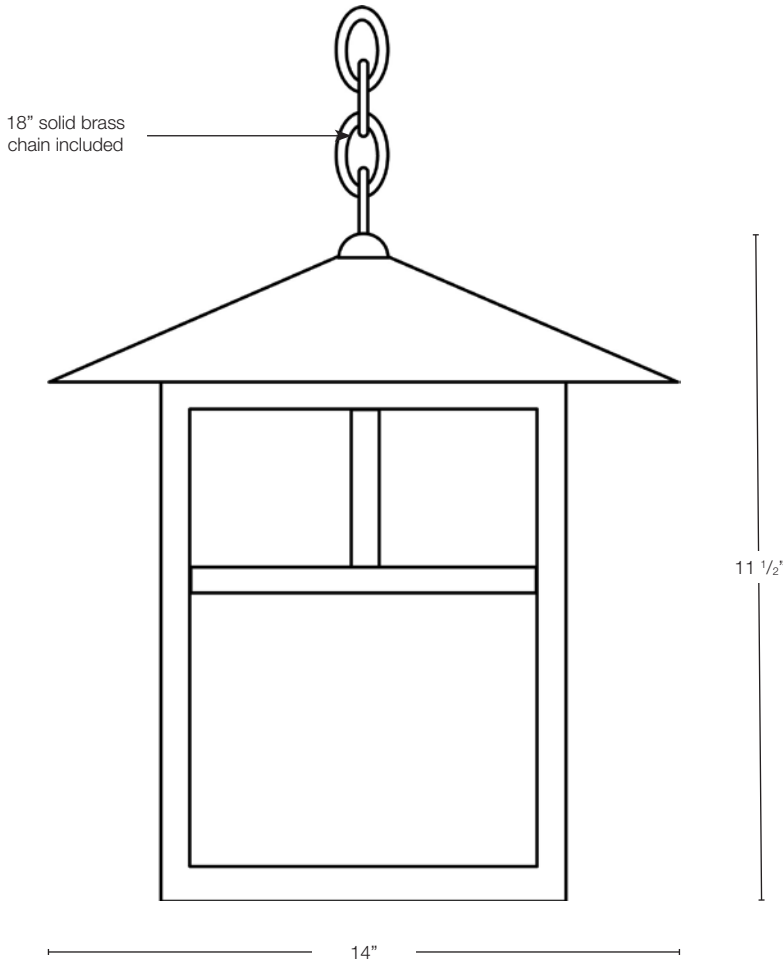

MODEL: **SPJ40-02C**
 MATERIAL: **Solid Brass**
 FINISH SHOWN: **Moss**
 GLASS: **White Swirl**
 ELECTRICAL: **12V or 120V**
 SOCKET: **Medium Base**
 MOUNTING: **Hanging**

LED OPTION

Integrated FB-RD8 Board & Driver
(Standard)

GLASS

- Clear
- Clear Seedy
- Frosted Seedy
- Frosted
- White Swirl
- White Iridescent
- Honey Swirl
- Honey Iridescent
- Rose Swirl

Mounting Canopy

5"

OVERLAYS

Wet Listed

Ordering Example	Customer Approval	Date
SPJ40-02C-M-WS-120V		