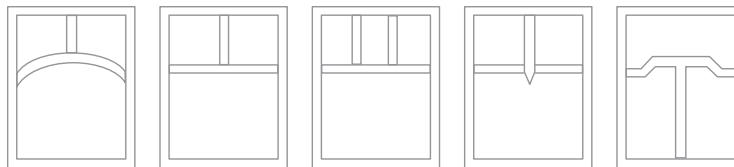

GLASS

- Clear
- Clear Seedy
- Frosted Seedy
- Frosted
- White Swirl
- White Iridescent
- Honey Swirl
- Honey Iridescent
- Rose Swirl

18" solid brass chain included

Mounting Canopy

OVERLAYS

7 1/2"

7"

Wet Listed