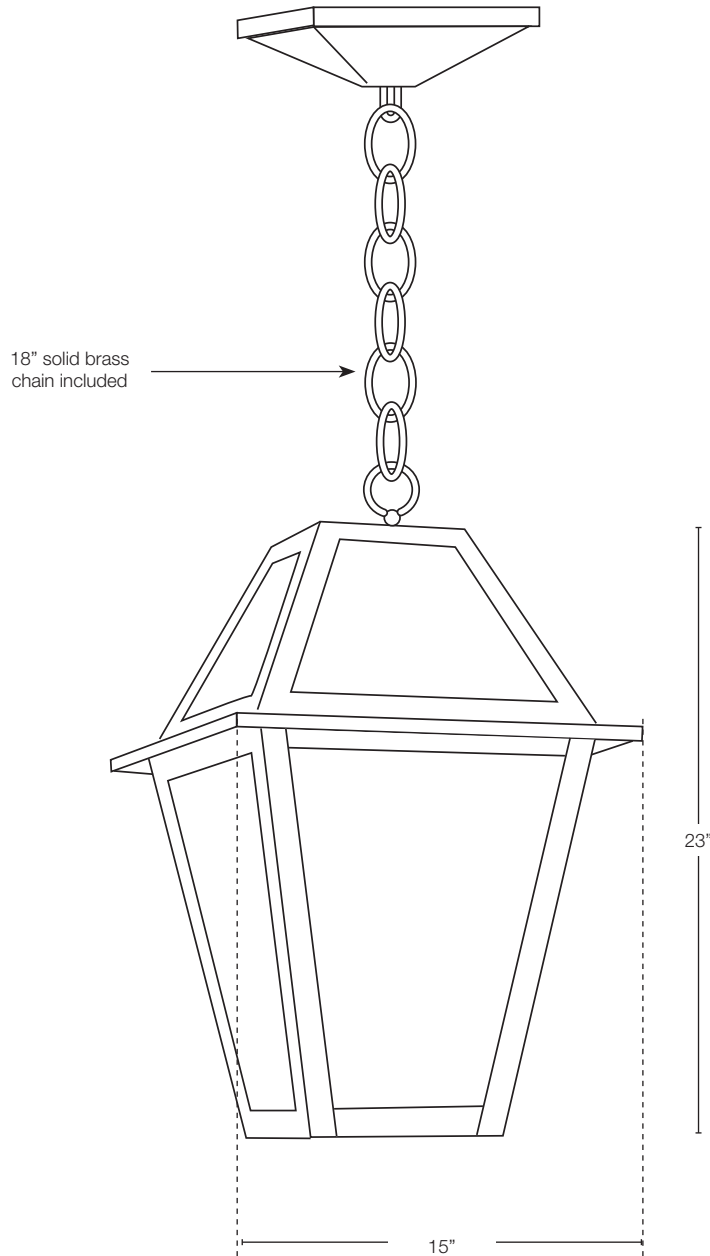

MODEL: **SPJ35-03C**
 MATERIAL: **Solid Brass**
 FINISH SHOWN: **Moss**
 GLASS: **Frosted Seedy**
 ELECTRICAL: **12V or 120V**
 SOCKET: **(3) Light Candelabra**
 MOUNTING: **Hanging**

LED OPTION

Integrated FB-RD8 Board & Driver
 (Standard)

GLASS

- Clear
- Clear Seedy
- Frosted Seedy
- Frosted
- White Swirl
- White Iridescent
- Honey Swirl
- Honey Iridescent
- Rose Swirl

Mounting Canopy

5" Canopy

Wet Listed

Ordering Example

Customer Approval

Date