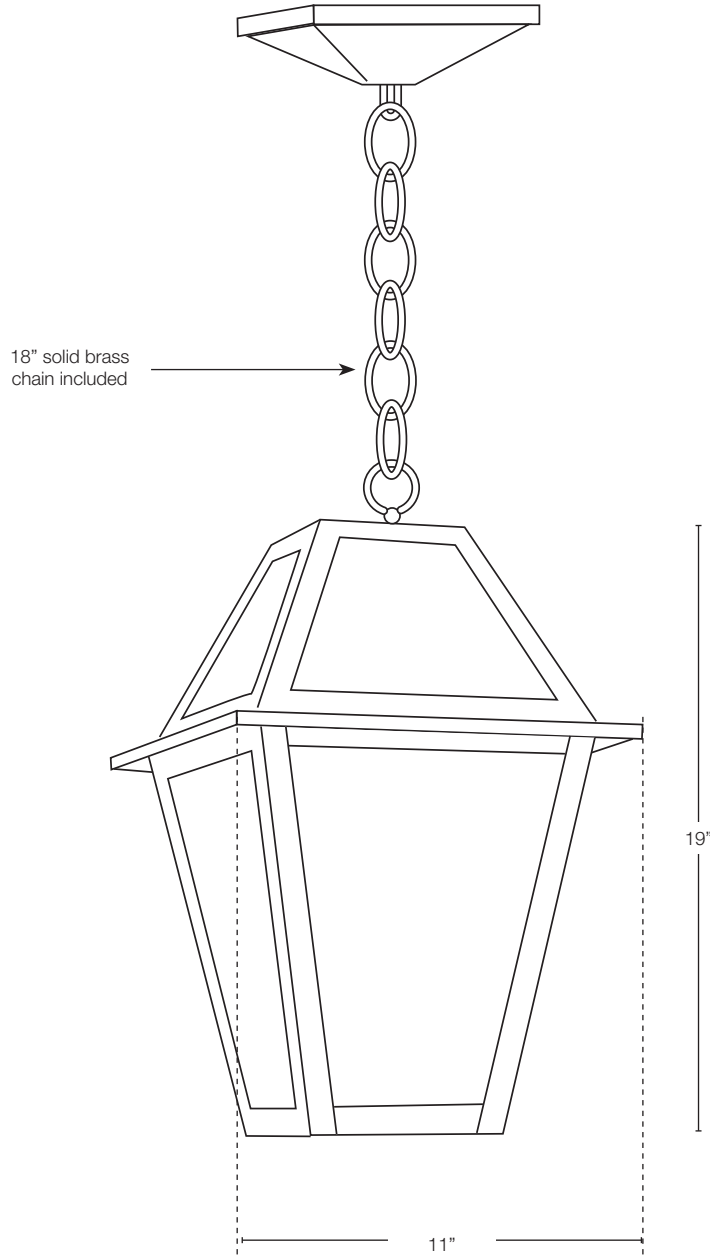

Mounting Canopy

Wet Listed

Ordering Example

Customer Approval

Date

SPJ35-03B-M-FS-120V