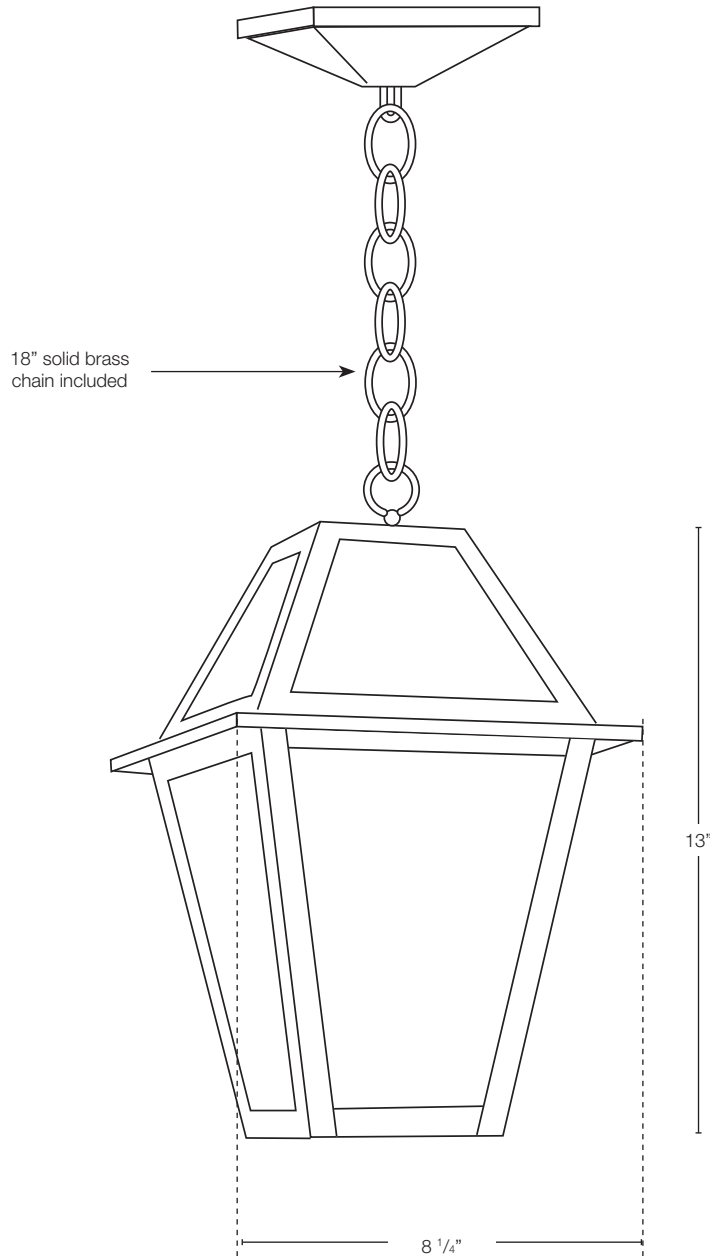

Mounting Canopy

Wet Listed

Ordering Example

Customer Approval

Date

SPJ35-03A-M-FS-120V