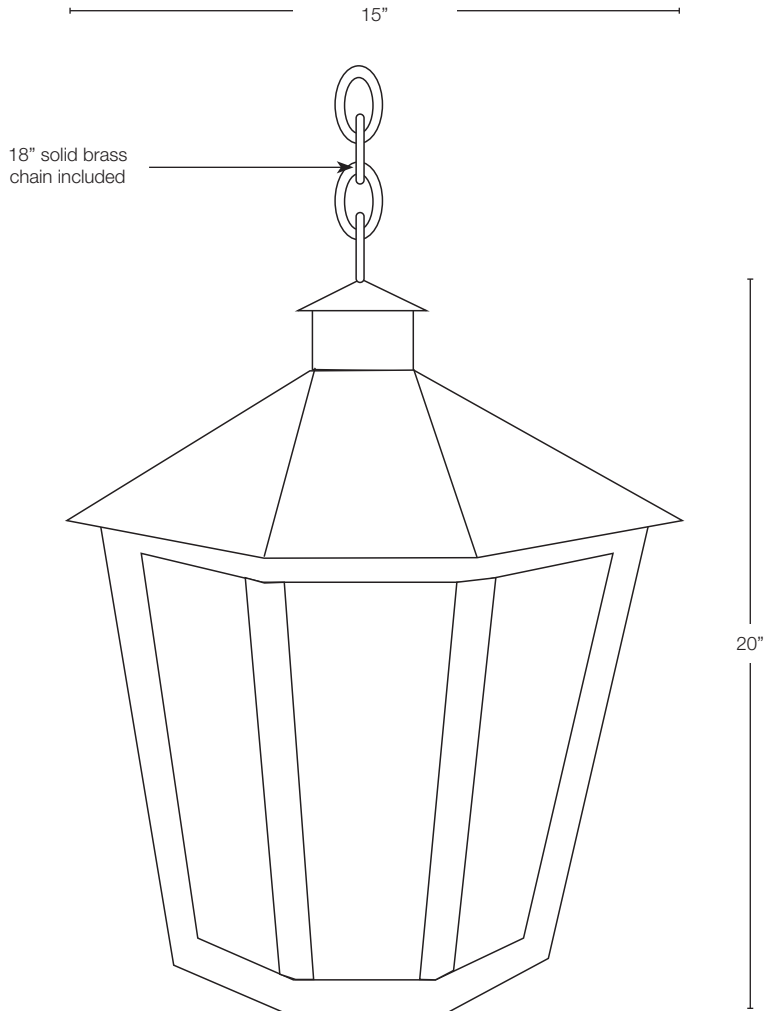

Wet Listed

Ordering Example

SPJ34-04B-V-HS-120V

Customer Approval

Date