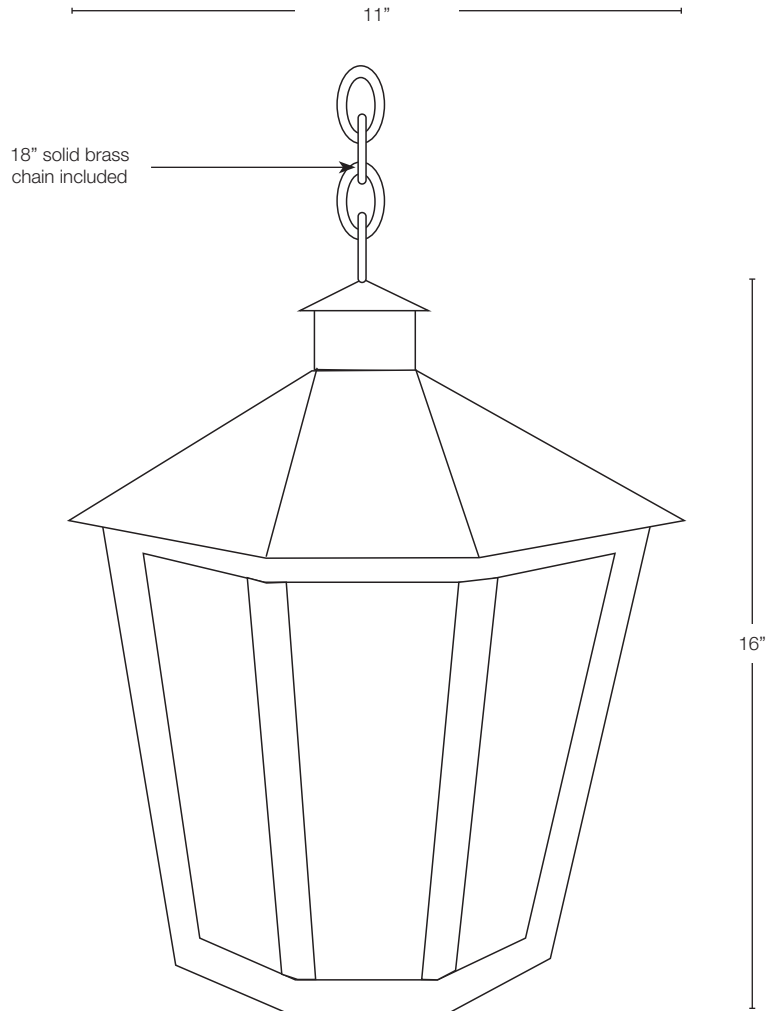

Wet Listed

Ordering Example

Customer Approval

Date

SPJ34-04A-V-HS-120V