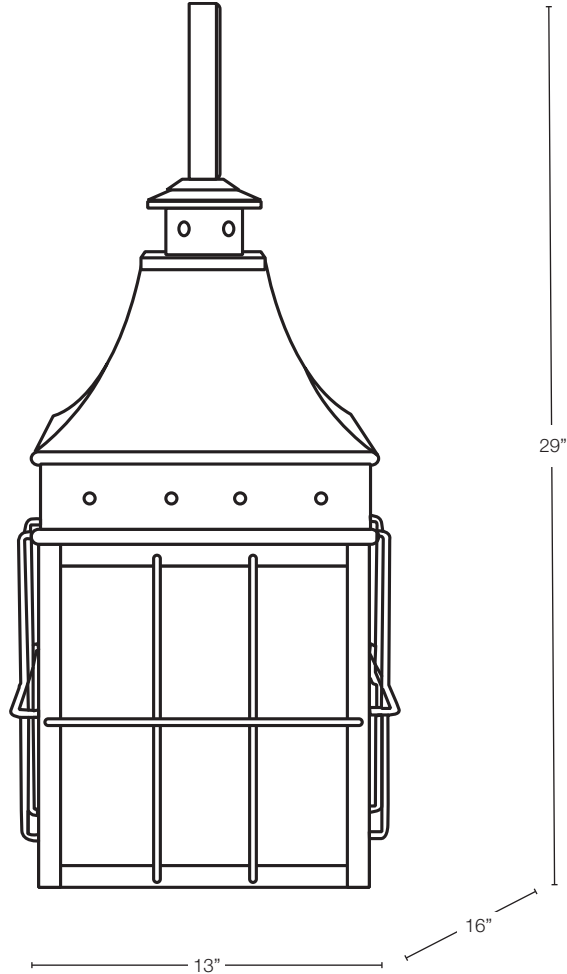

Wet Listed

Ordering Example

Customer Approval

Date

SPJ33-06-MBR-CS-120V