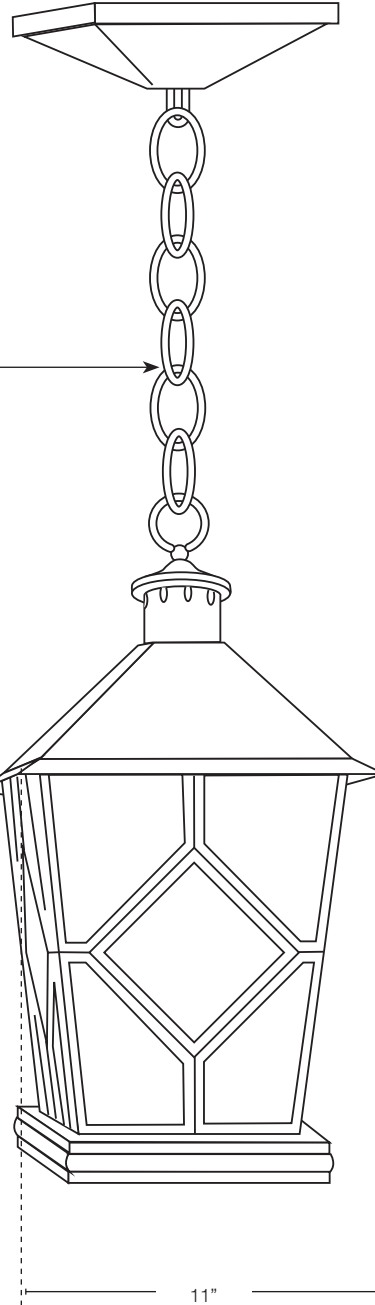

MODEL: **SPJ32-03**
 MATERIAL: **Solid Brass**
 FINISH SHOWN: **Verde**
 GLASS: **Clear**
 ELECTRICAL: **12V or 120V**
 SOCKET: **(3) Light Candelabra**
 MOUNTING: **Hanging**

LED OPTION

Integrated FB-RD8 Board & Driver
 (Standard)

ELECTRICAL

- 12V
- 120V
- 120V-277V

FINISHES

- Matte Bronze (MBR)
- Verde (V)
- Moss (M)
- Black (B)
- Rusty (R)
- Satin Brass (SB)
- Aged Brass (AG)
- Raw Copper (RC)
- Natural Copper (NC)

PVD PREMIUM

- PVD Polished (PVDP)
- PVD Satin (PVDS)
- PVD Graphite (PVDG)
- PVD Bronze (PVDBZ)
- PVD Black (PVDBL)

GLASS

- Clear
- Clear Seedy
- Frosted
- Frosted
- White Swirl
- White Iridescent
- Honey Swirl
- Honey Iridescent
- Rose Swirl

18" solid brass chain included

18"

11"

Mounting Canopy

5" Canopy

Wet Listed