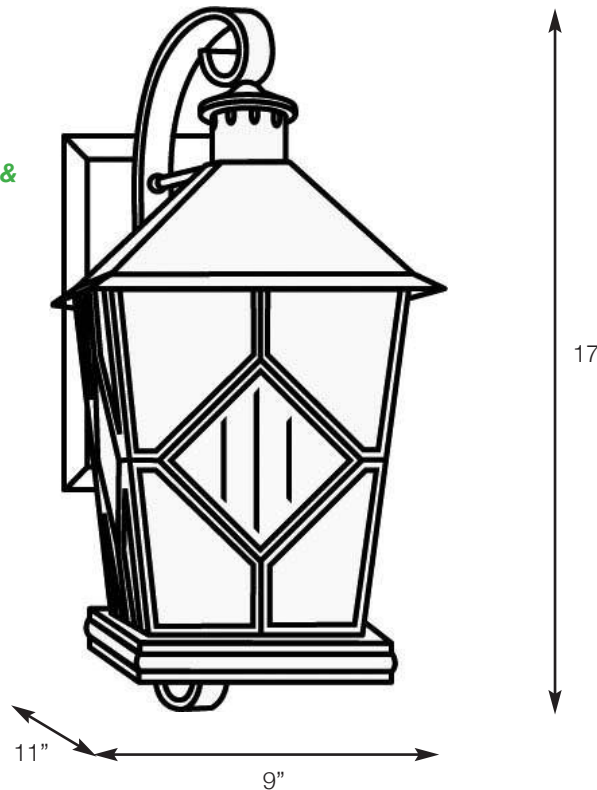

# SPJ32-01A

Lantern

*Unlimited LED Lumen Packages & Color Temperatures Available!*

SPJ-2W-CB-C  
2W  
12V or 120V

FB-MP1000  
120V  
10W  
1000 LUMENS  
WARM DIMMING

<b>MODEL:</b>	SPJ32-01A
<b>MATERIAL :</b>	Solid Brass
<b>FINISH :</b>	Specify
<b>GLASS :</b>	Clear Bound Beveled
<b>ELECTRICAL :</b>	120v
<b>SOCKET :</b>	(3) Light Candelabra
<b>LAMP :</b>	Specify
<b>FLUORESCENT OPTIONS :</b>	PL-13W, PLT-26W, PLT-32W, PLT-42W
<b>MOUNTING :</b>	Scroll Mount

DRAWN BY: MMC

BASE DESIGN: SPJ

DATE: 01-10-10