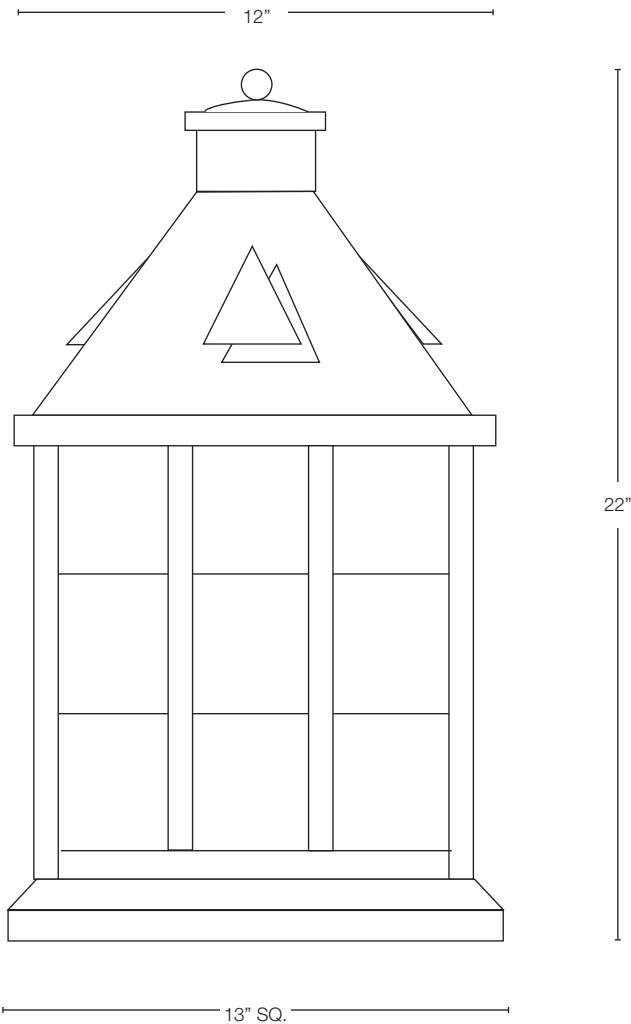

Wet Listed

Ordering Example

Customer Approval

Date

SPJ31-06B-MBR-FS-120V