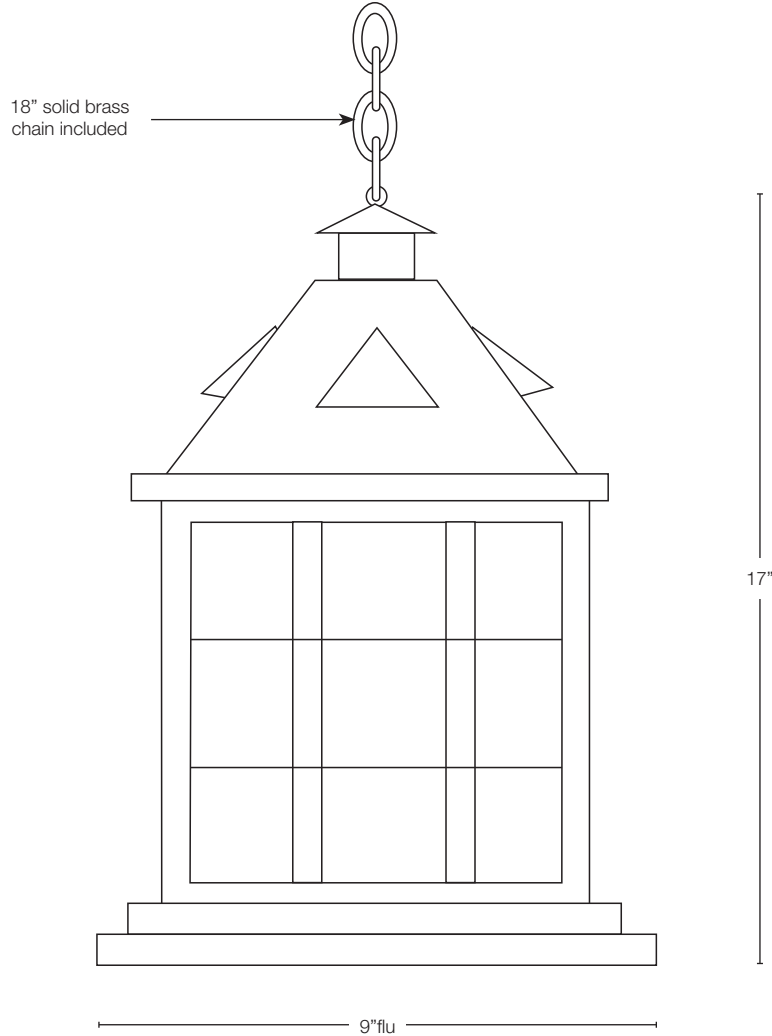

Wet Listed

Ordering Example

Customer Approval

Date

SPJ31-05-V-C-120V