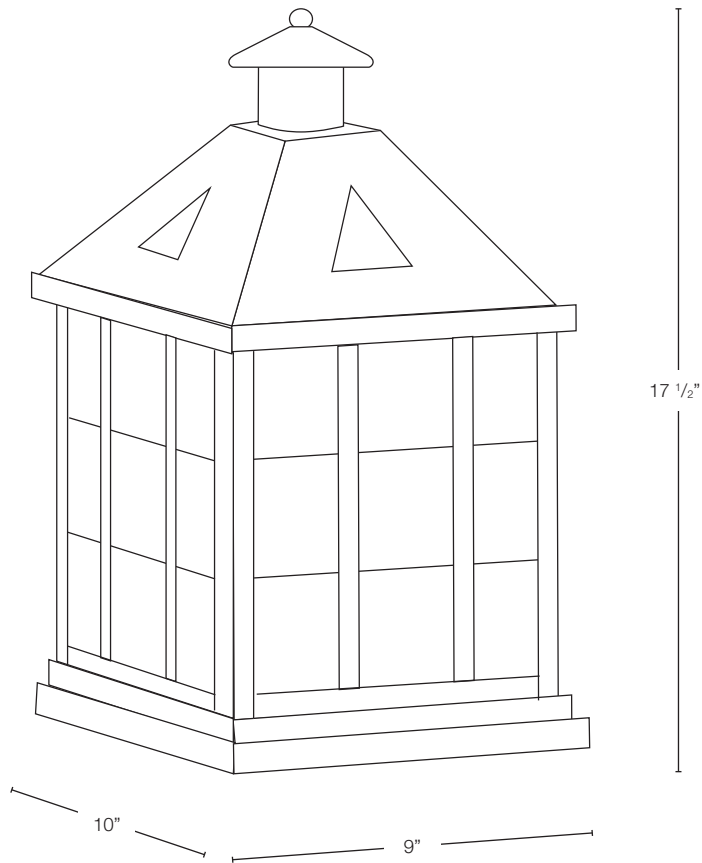

Wet Listed

Ordering Example

Customer Approval

Date

SPJ31-03B-M-FS-120V