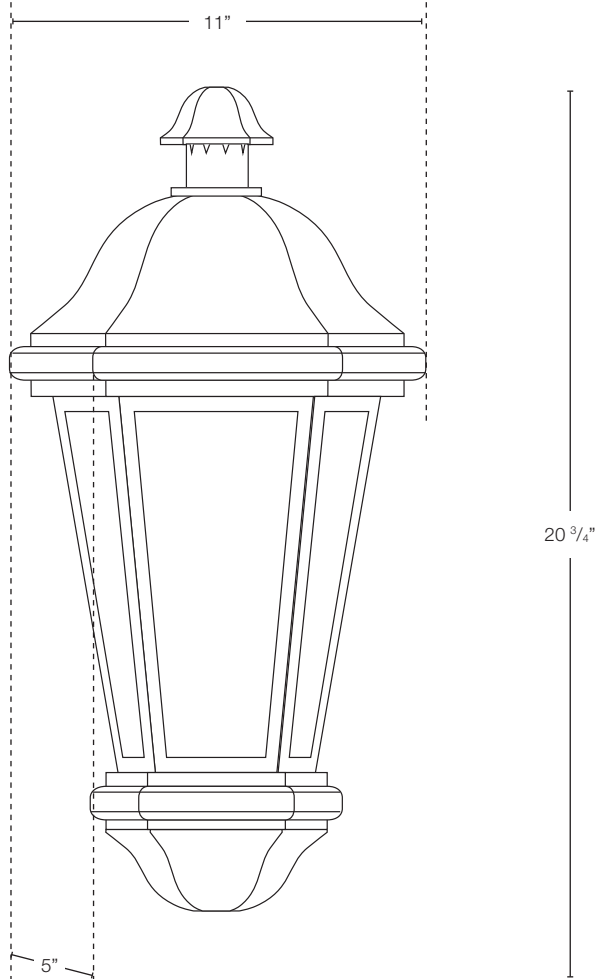

Wet Listed

Ordering Example

Customer Approval

Date

SPJ30-05B-MBR-CS-120V