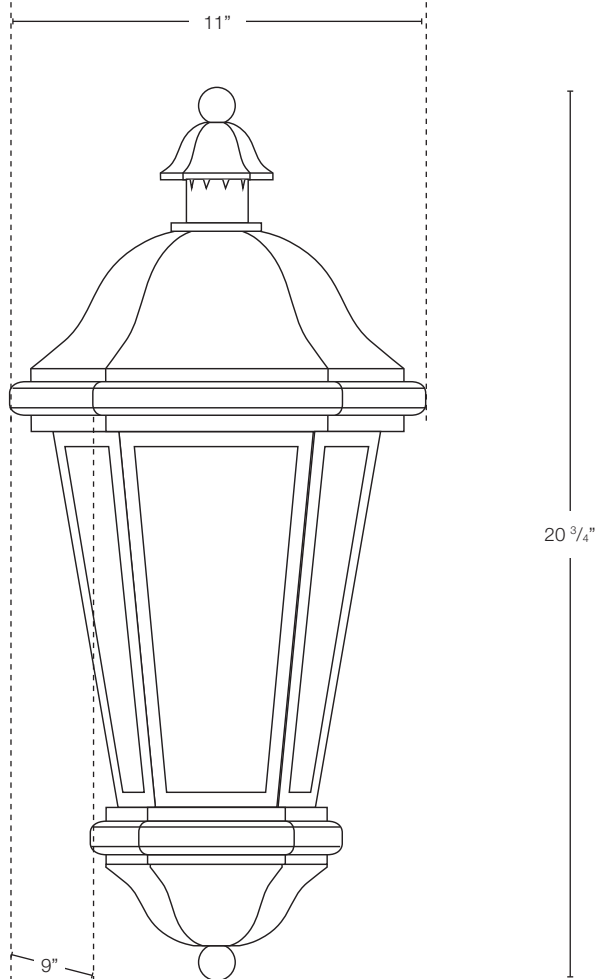

Wet Listed

Ordering Example

Customer Approval

Date

SPJ30-04B-AG-HS-120V