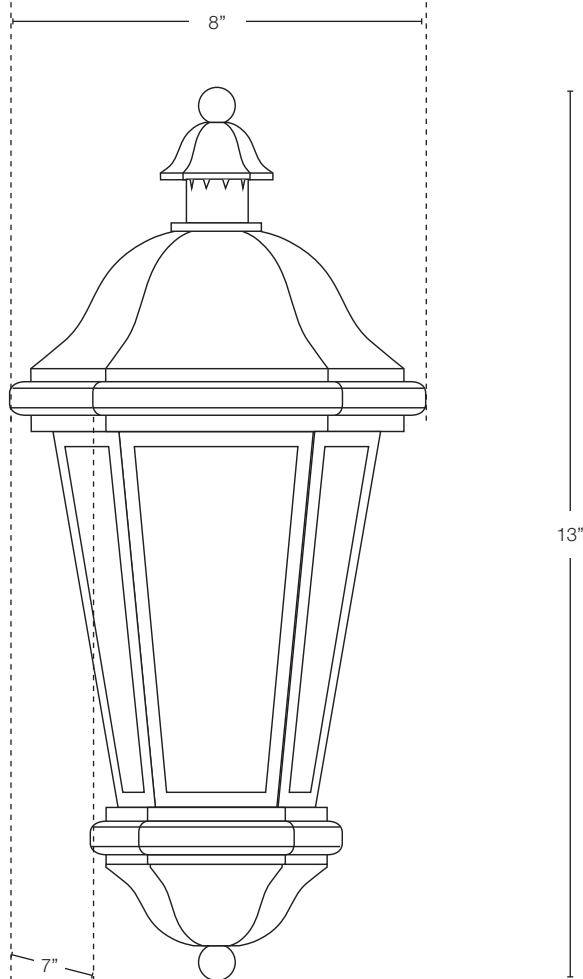

Wet Listed

Ordering Example

Customer Approval

Date

SPJ30-04A-AG-HS-120V