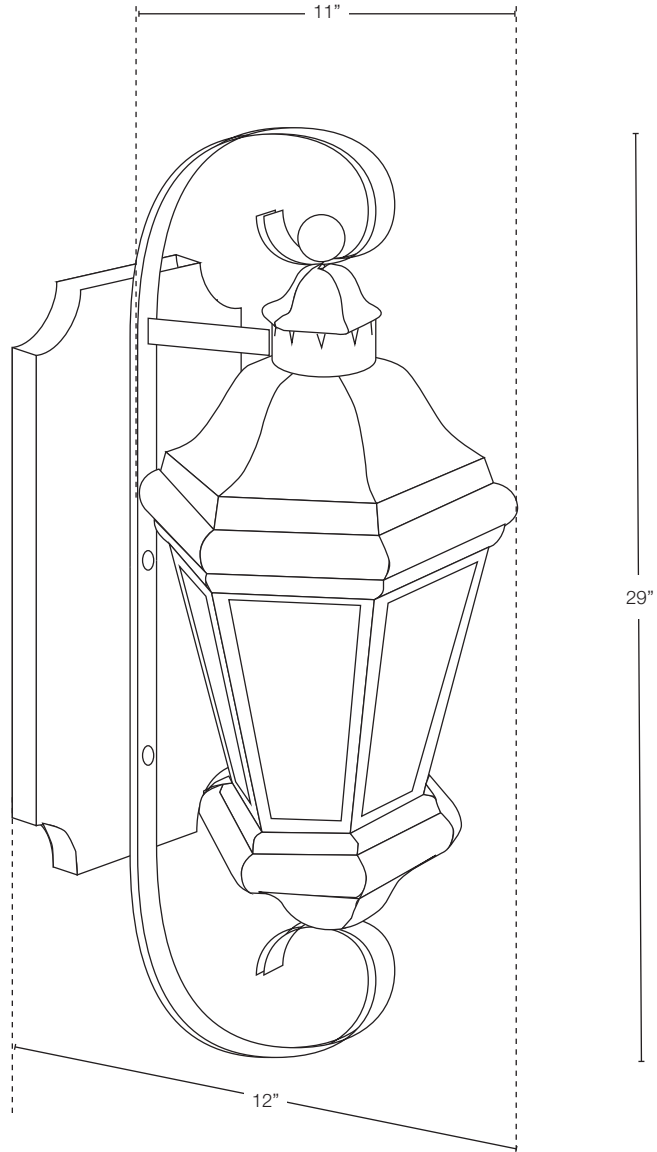

MODEL: **SPJ30-03B**
 MATERIAL: **Solid Brass**
 FINISH SHOWN: **Matte Bronze**
 GLASS: **Clear Seedy**
 ELECTRICAL: **12V or 120V**
 SOCKET: **3 Light Candelabra**
 MOUNTING: **Scroll**

LED OPTION

Integrated FB-RD8 Board & Driver
 (Standard)

ELECTRICAL

- 12V
- 120V
- 120V-277V

FINISHES

- Matte Bronze (MBR)
- Verde (V)
- Moss (M)
- Black (B)
- Rusty (R)
- Satin Brass (SB)
- Aged Brass (AG)
- Raw Copper (RC)
- Natural Copper (NC)

PVD PREMIUM

- PVD Polished (PVDP)
- PVD Satin (PVDS)
- PVD Graphite (PVDG)
- PVD Bronze (PVDBZ)
- PVD Black (PVDBL)

GLASS

- Clear
- Clear Seedy
- Frosted Seedy
- Frosted
- White Swirl
- White Iridescent
- Honey Swirl
- Honey Iridescent
- Rose Swirl

Wet Listed

Ordering Example

Customer Approval

Date

SPJ30-03B-MBR-CS-120V