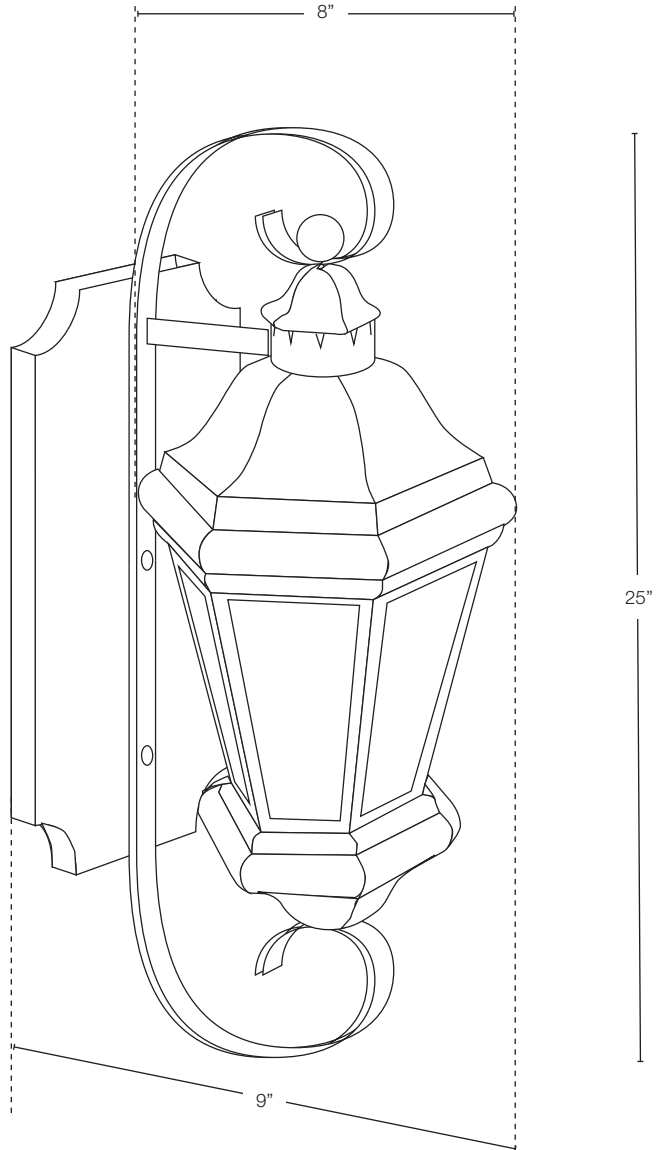

MODEL: **SPJ30-03A**
 MATERIAL: **Solid Brass**
 FINISH SHOWN: **Matte Bronze**
 GLASS: **Clear Seedy**
 ELECTRICAL: **12V or 120V**
 SOCKET: **3 Light Candelabra**
 MOUNTING: **Scroll**

LED OPTION

Integrated FB-RD8 Board & Driver
 (Standard)

ELECTRICAL

- 12V
- 120V
- 120V-277V

FINISHES

- Matte Bronze (MBR)
- Verde (V)
- Moss (M)
- Black (B)
- Rusty (R)
- Satin Brass (SB)
- Aged Brass (AG)
- Raw Copper (RC)
- Natural Copper (NC)

PVD PREMIUM

- PVD Polished (PVDP)
- PVD Satin (PVDS)
- PVD Graphite (PVDG)
- PVD Bronze (PVDBZ)
- PVD Black (PVDBL)

GLASS

- Clear
- Clear Seedy
- Frosted
- Frosted Seedy
- White Swirl
- White Iridescent
- Honey Swirl
- Honey Iridescent
- Rose Swirl

Wet Listed

Ordering Example

Customer Approval

Date

SPJ30-03A-MBR-CS-120V