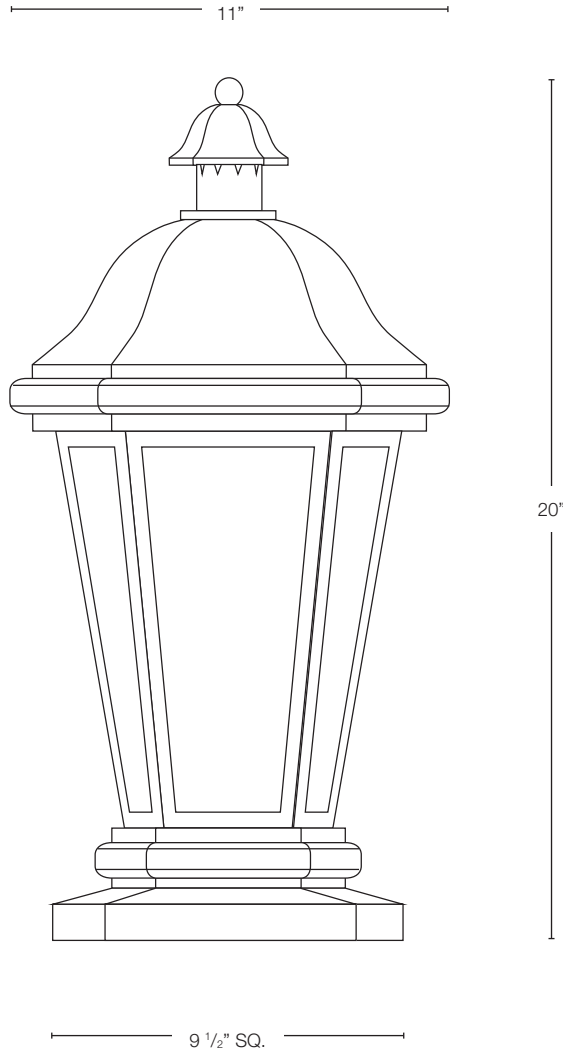

Wet Listed

Ordering Example

Customer Approval

Date

SPJ30-02B-V-CS-120V