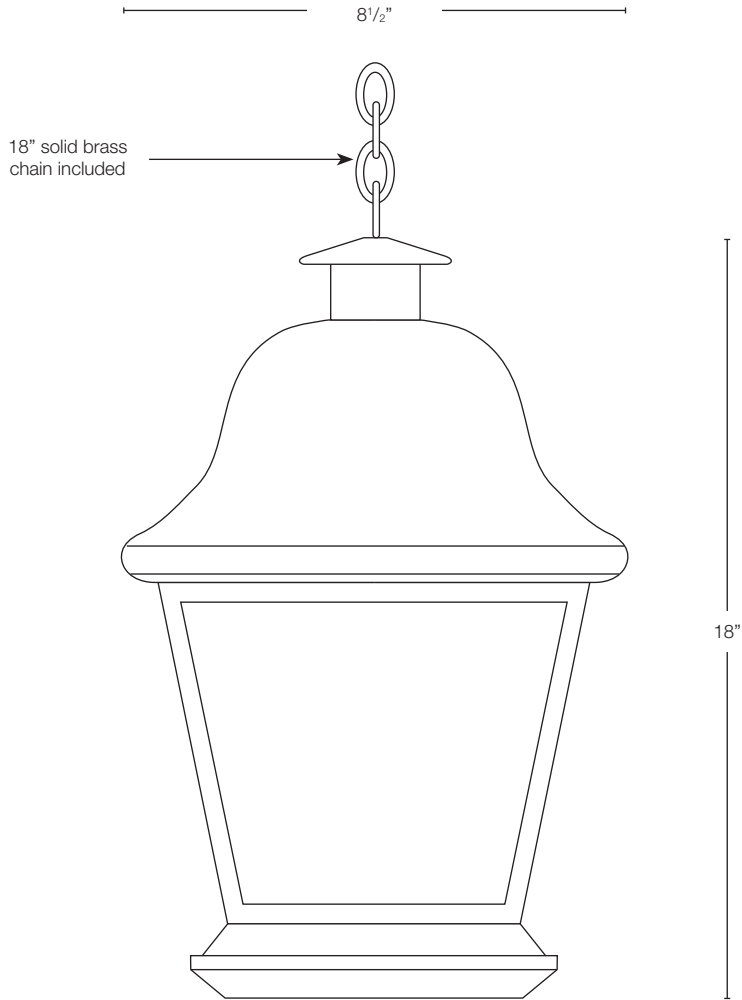

Wet Listed

Ordering Example

Customer Approval

Date

SPJ29-04A-AG-FS-120V