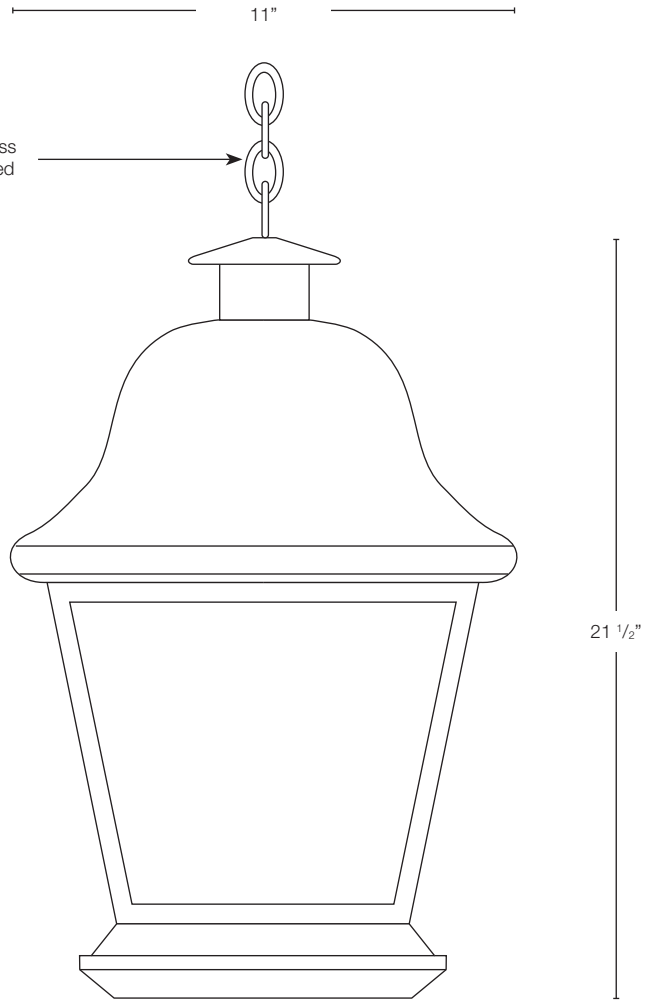

MODEL: **SPJ29-04B**
 MATERIAL: **Solid Brass**
 FINISH SHOWN: **Aged Brass**
 GLASS: **Frosted Seedy**
 ELECTRICAL: **12V or 120V**
 SOCKET: **(3) Light Candelabra**
 MOUNTING: **Hanging**

LED OPTION

Integrated FB-RD8 Board & Driver
 (Standard)

GLASS

- Clear
- Clear Seedy
- Frosted
- Frosted
- White Swirl
- White Iridescent
- Honey Swirl
- Honey Iridescent
- Rose Swirl

Mounting Canopy

5" Canopy

Wet Listed

Ordering Example

Customer Approval

Date