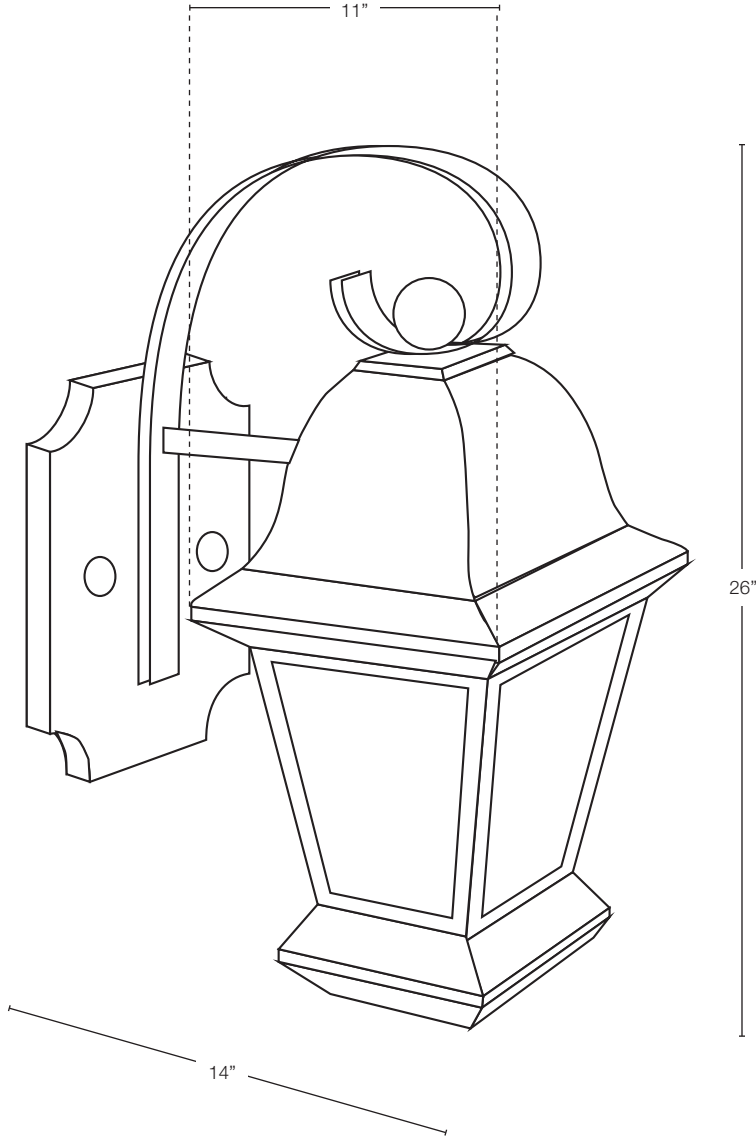

Wet Listed

Ordering Example

Customer Approval

Date

SPJ29-01C-V-CS-120V