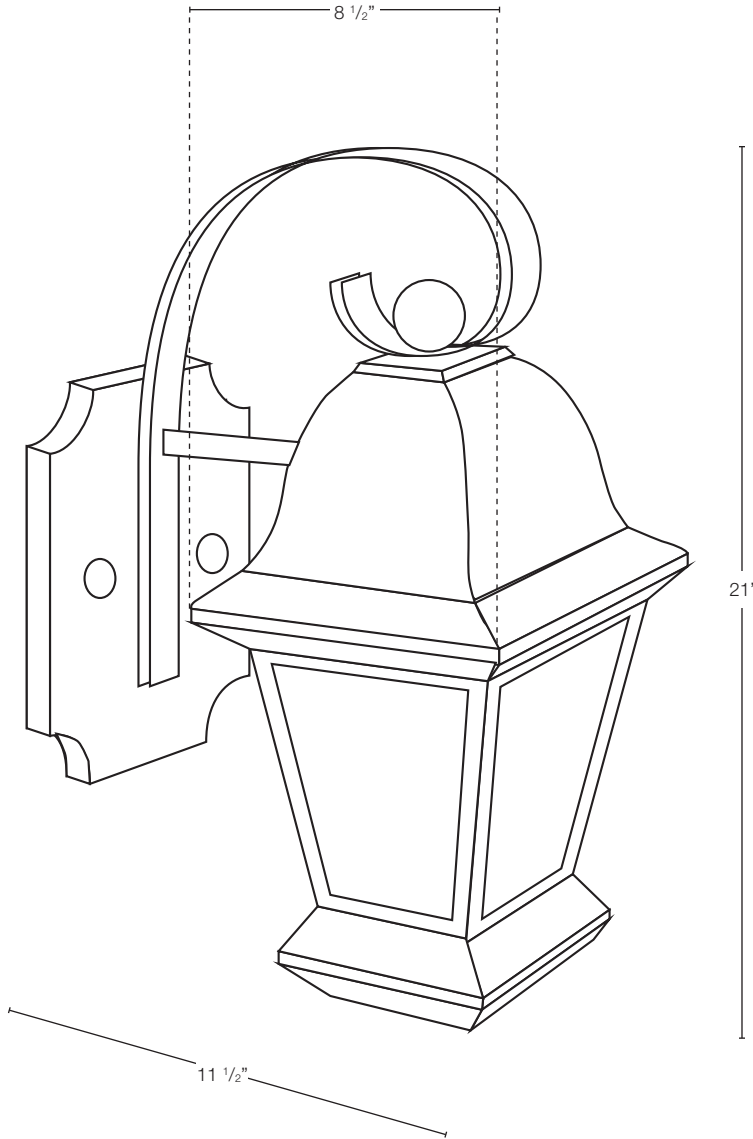

MODEL: **SPJ29-01B**
 MATERIAL: **Solid Brass**
 FINISH SHOWN: **Verde**
 GLASS: **Clear Seedy**
 ELECTRICAL: **12V or 120V**
 SOCKET: **3 Light Candelabra**
 MOUNTING: **Scroll**

LED OPTION

Integrated FB-RD8 Board & Driver
 (Standard)

GLASS

- Clear
- Clear Seedy
- Frosted Seedy
- Frosted
- White Swirl
- White Iridescent
- Honey Swirl
- Honey Iridescent
- Rose Swirl

Wet Listed

Ordering Example

Customer Approval

Date

SPJ29-01B-V-CS-120V