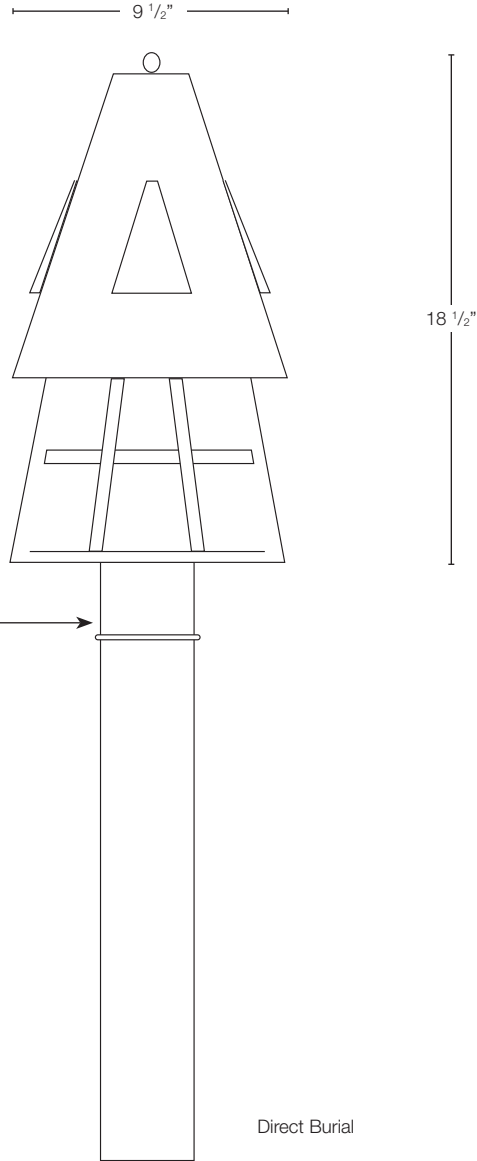

ELECTRICAL

- 12V 120V 120V-277V

FINISHES

- Matte Bronze (MBR)
- Verde (V)
- Moss (M)
- Black (B)
- Rusty (R)
- Satin Brass (SB)
- Aged Brass (AG)
- Raw Copper (RC)
- Natural Copper (NC)

PVD PREMIUM

- PVD Polished (PVDP)
- PVD Satin (PVDS)
- PVD Graphite (PVDG)
- PVD Bronze (PVDBZ)
- PVD Black (PVDBL)

GLASS

- Clear White Iridescent
- Clear Seedy Honey Swirl
- Frosted Seedy Honey Iridescent
- Frosted Rose Swirl
- White Swirl

3" Diameter Solid Brass Posts
*Post not included

Wet Listed

Ordering Example

Customer Approval