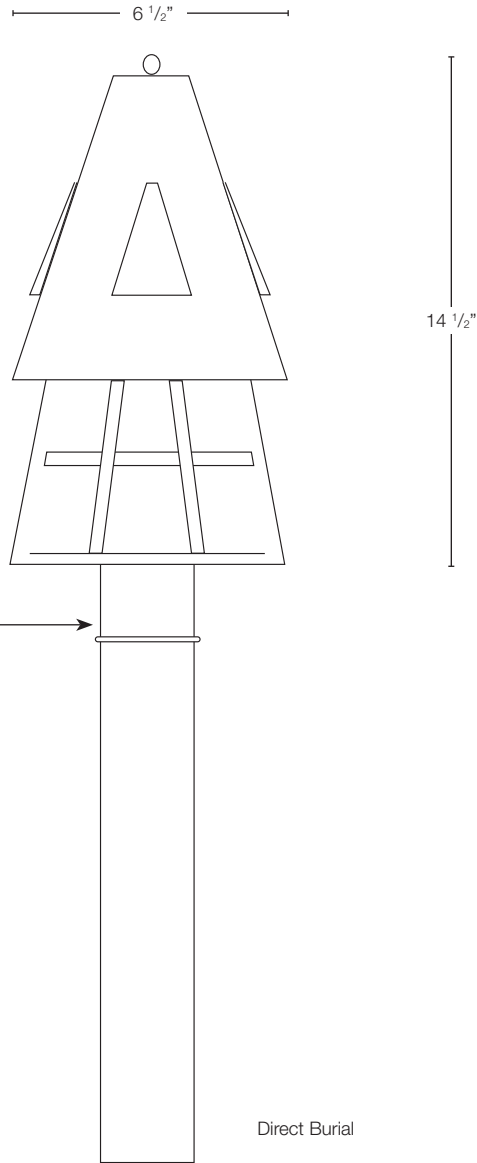

MODEL: **SPJ28-03A**  
 MATERIAL: **Solid Brass**  
 FINISH SHOWN: **Verde**  
 GLASS: **White Swirl**  
 ELECTRICAL: **12V or 120V**  
 SOCKET: **Medium Base**  
 MOUNTING: **Direct Burial**

**LED OPTION**

3" Diameter Solid Brass Posts  
\*Post not included

Wet Listed

Ordering Example

Customer Approval

Date

SPJ28-03A-V-WS-120V