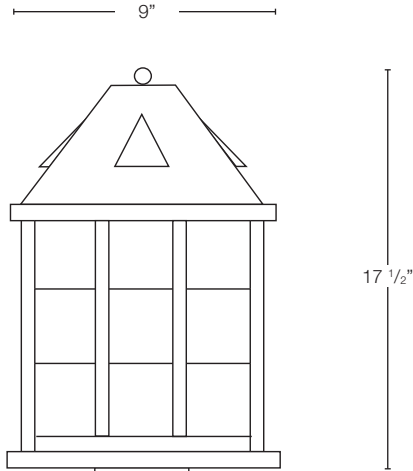

3" Fitter

Direct Burial

3" Diameter Solid Brass Posts
*Post not included

Wet Listed

Ordering Example

Customer Approval

Date

SPJ27-06B-AG-FS-120V