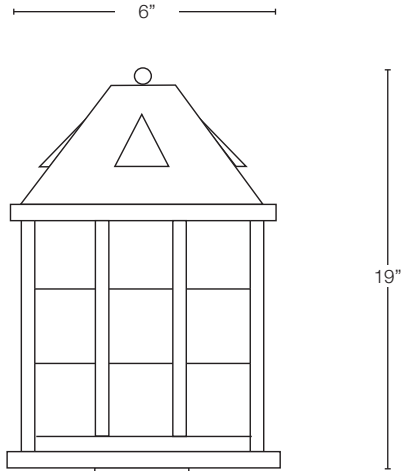

MODEL: **SPJ27-06A**
MATERIAL: **Solid Brass**
FINISH SHOWN: **Aged Brass**
GLASS: **Frosted Seedy**
ELECTRICAL: **12V or 120V**
SOCKET: **(2) Light Candelabra**
MOUNTING: **Direct Burial**

LED OPTION

Integrated FB-RD8 Board & Driver
(Standard)

WATTAGE	LUMENS
☐ 8W	1000

Custom lumen packages are available upon request

COLOR TEMPERATURE

- ☐ 2200K
- ☐ 2700K
- ☐ 3000K
- ☐ 4000K
- ☐ 5000K
- ☐ 6500K
- ☐ RGBW-PLC
- ☐ WARM DIMMING

Custom options are available

ELECTRICAL

- ☐ 12V
- ☐ 120V
- ☐ 120V-277V

FINISHES

- ☐ Matte Bronze (MBR)
- ☐ Verde (V)
- ☐ Moss (M)
- ☐ Black (B)
- ☐ Rusty (R)
- ☐ Satin Brass (SB)
- ☐ Aged Brass (AG)
- ☐ Raw Copper (RC)
- ☐ Natural Copper (NC)

PVD PREMIUM

- ☐ PVD Polished (PVDP)
- ☐ PVD Satin (PVDS)
- ☐ PVD Graphite (PVDG)
- ☐ PVD Bronze (PVDBZ)
- ☐ PVD Black (PVDBL)

GLASS

- ☐ Clear
- ☐ Clear Seedy
- ☐ Frosted Seedy
- ☐ Frosted
- ☐ White Swirl
- ☐ White Iridescent
- ☐ Honey Swirl
- ☐ Honey Iridescent
- ☐ Rose Swirl

3" Fitter →

Direct Burial

3" Diameter Solid Brass Posts
*Post not included

Wet Listed

Ordering Example	Customer Approval	Date
SPJ27-06A-AG-FS-120V