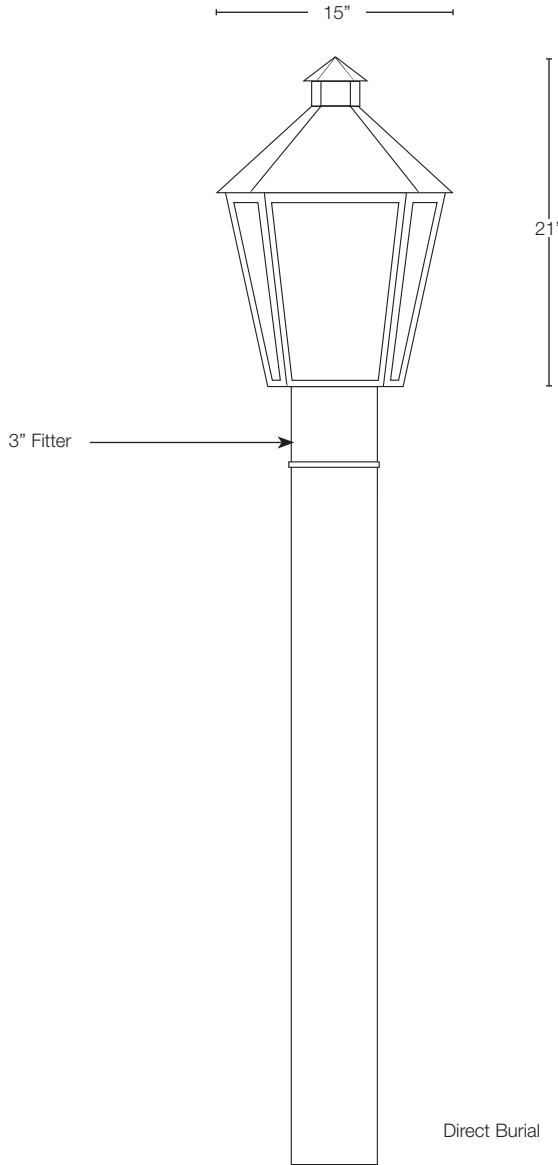

MODEL: **SPJ27-05B**
 MATERIAL: **Solid Brass**
 FINISH SHOWN: **Matte Bronze**
 GLASS: **Frosted Seedy**
 ELECTRICAL: **12V or 120V**
 SOCKET: **(3) Light Candelabra**
 MOUNTING: **Direct Burial**

LED OPTION

3" Diameter Solid Brass Posts
*Post not included

Wet Listed

Ordering Example

Customer Approval

Date

SPJ27-05B-MBR-FS-120V