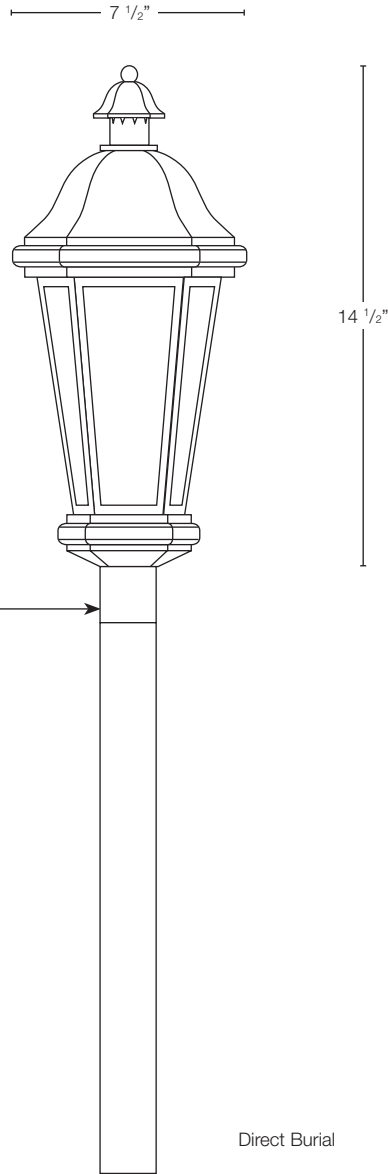

MODEL: **SPJ27-04A**
 MATERIAL: **Solid Brass**
 FINISH SHOWN: **Aged Brass**
 GLASS: **Frosted Seedy**
 ELECTRICAL: **12V or 120V**
 SOCKET: **(2) Light Candelabra**
 MOUNTING: **Direct Burial**

LED OPTION

3" Diameter Solid Brass Posts
 *Post not included

Wet Listed

Ordering Example

Customer Approval

Date

SPJ27-04A-AG-FS-120V