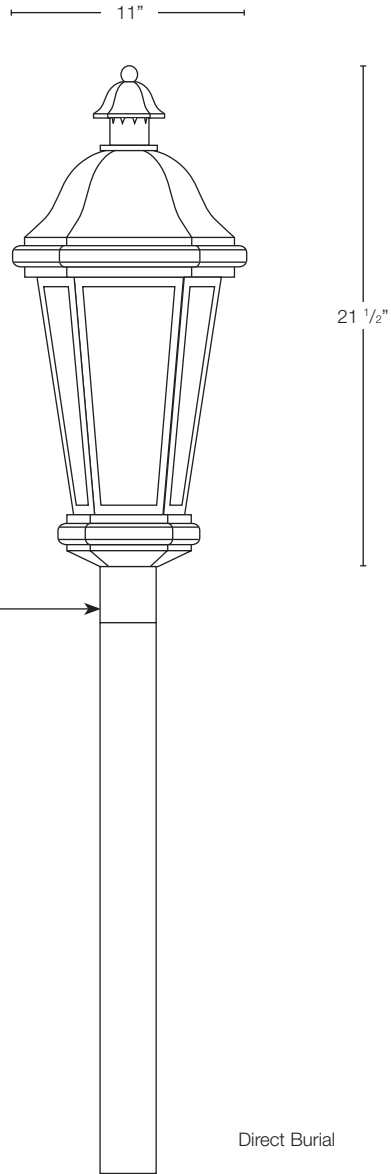

MODEL: **SPJ27-04B**  
 MATERIAL: **Solid Brass**  
 FINISH SHOWN: **Aged Brass**  
 GLASS: **Frosted Seedy**  
 ELECTRICAL: **12V or 120V**  
 SOCKET: **(2) Light Candelabra**  
 MOUNTING: **Direct Burial**

3" Diameter Solid Brass Posts  
\*Post not included

Wet Listed

Ordering Example

Customer Approval

Date

SPJ27-04B-AG-FS-120V