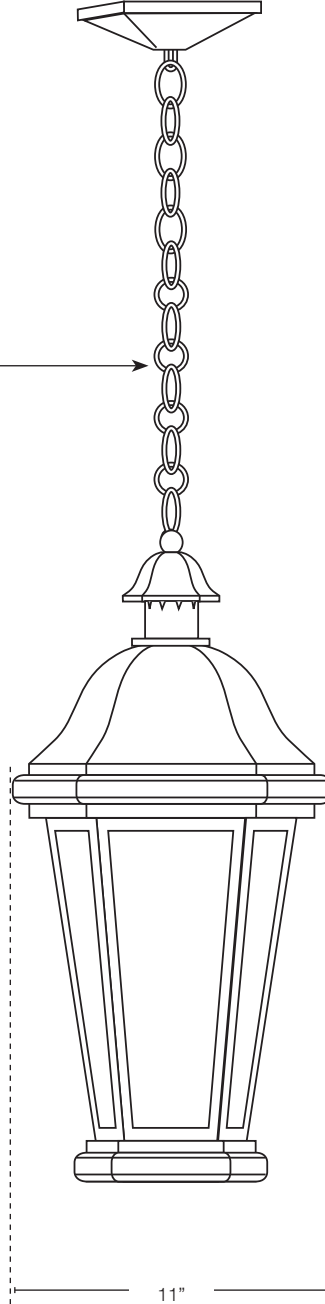

MODEL: **SPJ27-04-11A**
 MATERIAL: **Solid Brass**
 FINISH SHOWN: **Aged Brass**
 GLASS: **Frosted Seedy**
 ELECTRICAL: **12V or 120V**
 SOCKET: **(3) Light Candelabra**
 MOUNTING: **Hanging**

LED OPTION

Custom options are available

ELECTRICAL

- 12V
- 120V
- 120V-277V

FINISHES

- Matte Bronze (MBR)
- Verde (V)
- Moss (M)
- Black (B)
- Rusty (R)
- Satin Brass (SB)
- Aged Brass (AG)
- Raw Copper (RC)
- Natural Copper (NC)

PVD PREMIUM

- PVD Polished (PVDP)
- PVD Satin (PVDS)
- PVD Graphite (PVDG)
- PVD Bronze (PVDBZ)
- PVD Black (PVDBL)

GLASS

- Clear
- Clear Seedy
- Frosted Seedy
- Frosted
- White Swirl
- White Iridescent
- Honey Swirl
- Honey Iridescent
- Rose Swirl

18" solid brass chain included

Mounting Canopy

5" Canopy

Wet Listed

Ordering Example

Customer Approval

Date

SPJ27-04-11A-AG-FS-120V