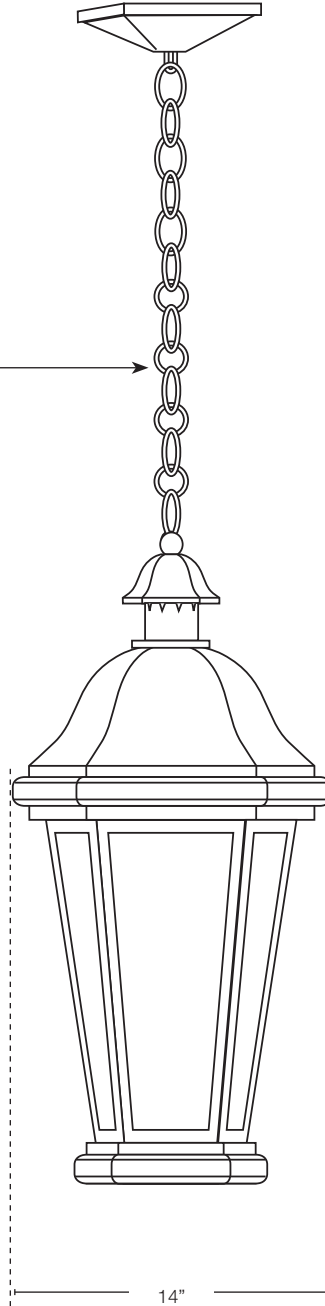

MODEL: **SPJ27-04-11B**  
 MATERIAL: **Solid Brass**  
 FINISH SHOWN: **Aged Brass**  
 GLASS: **Frosted Seedy**  
 ELECTRICAL: **12V or 120V**  
 SOCKET: **(3) Light Candelabra**  
 MOUNTING: **Hanging**

Custom options are available

**ELECTRICAL**

- 12V
- 120V
- 120V-277V

**FINISHES**

- Matte Bronze (MBR)
- Verde (V)
- Moss (M)
- Black (B)
- Rusty (R)
- Satin Brass (SB)
- Aged Brass (AG)
- Raw Copper (RC)
- Natural Copper (NC)

**PVD PREMIUM**

- PVD Polished (PVDP)
- PVD Satin (PVDS)
- PVD Graphite (PVDG)
- PVD Bronze (PVDBZ)
- PVD Black (PVDBL)

**GLASS**

- Clear
- Clear Seedy
- Frosted Seedy
- Frosted
- White Swirl
- White Iridescent
- Honey Swirl
- Honey Iridescent
- Rose Swirl

18" solid brass chain included

Mounting Canopy

5" Canopy

Wet Listed

Ordering Example

Customer Approval

Date

SPJ27-04-11B-AG-FS-120V