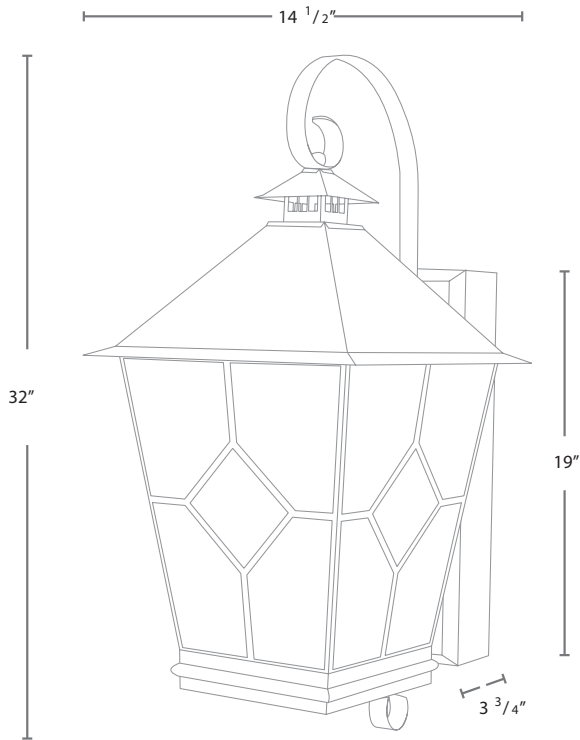

## SPECIFICATION FEATURES

Model: SPJ27-01C-NG

### Gas Lantern

#### DESCRIPTION

Model#: SPJ27-01C-NG  
 Material: Solid Brass  
 Finish: Matte Bronze / Bound Beveled Glass  
 Electrical: 120V  
 Engine: Specify  
 Mounting: Scroll