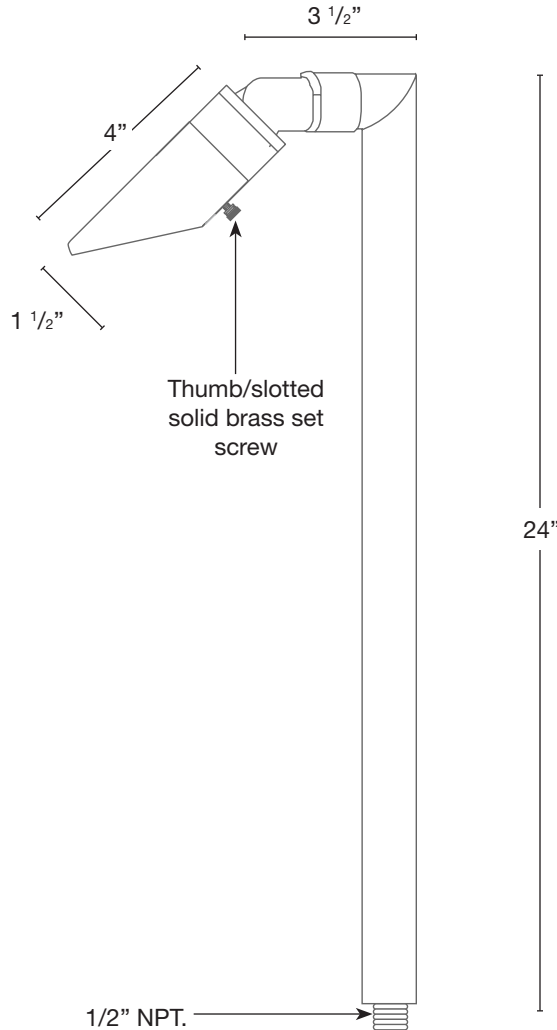

OPTICS

☐ SPOT	☐ FLOOD
☐ WIDE FLOOD	☐ WIDE ANGLE FLOOD

Wet Listed

Ordering Example

Customer Approval

Date

SPJ24-811-PVDS-2W-27K-8-15V