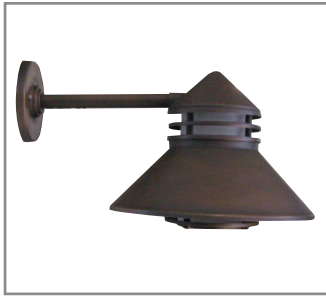

Forever Bright

SPECIFICATION FEATURES

Model: **SPJ210-18**

- Finish:** Our naturally etched finishes will withstand the test of time. All finishes are individually treated insuring consistency. Our meticulous application results in a fixture that truly becomes "a one of a kind".
- Electrical:** Available in 120V
- Labels:** ETL Standard Wet Label
C-ETL

Surface Mount Directional Light

DESCRIPTION

- Model#:** SPJ210-18
- Material:** Solid Brass
- Finish:** Matte Bronze
- Electrical:** 120V
- Engine:** MP1000
- Lumens:** 1000
- Color Temp:** 2700K
- Mounting:** Surface Mount

Wet Listed

ORDERING INFORMATION

Model#	Finishes	Wattage	Lumens	Color Temp.	Electrical
SPJ210-18	MBR	10W	1000	2700K	120V

- V = Verde
- M = Moss
- AG = Aged Brass
- MBR = Matte Bronze
- SB = Satin Brass
- GM = Gun Metal
- B = Black
- R = Rusty
- PVDP = PVD Polished
- PVDS = PVD Satin
- 10W
- 1000
- 2700K
- 4000K
- 6500K
- 120V