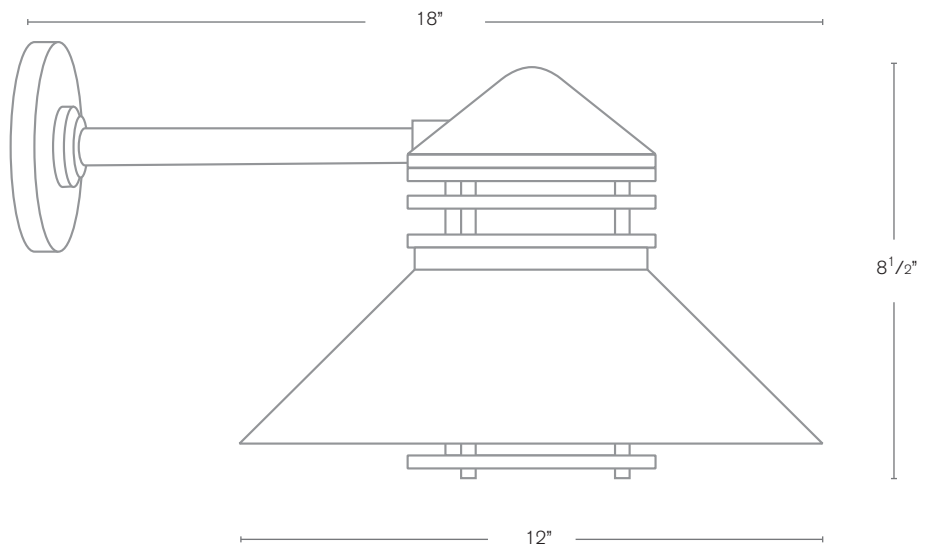

Forever Bright

SPECIFICATION FEATURES

Model: **SPJ210-18**

- Finish:** Our naturally etched finishes will withstand the test of time. All finishes are individually treated insuring consistency. Our meticulous application results in a fixture that truly becomes "a one of a kind".
- Electrical:** Available in 120V
- Labels:** ETL Standard Wet Label
C-ETL

Surface Mount Directional Light

DESCRIPTION

- Model#:** SPJ210-18
- Material:** Solid Brass
- Finish:** Matte Bronze
- Electrical:** 120V
- Engine:** MP1000
- Lumens:** 1000
- Color Temp:** 2700K
- Mounting:** Surface Mount