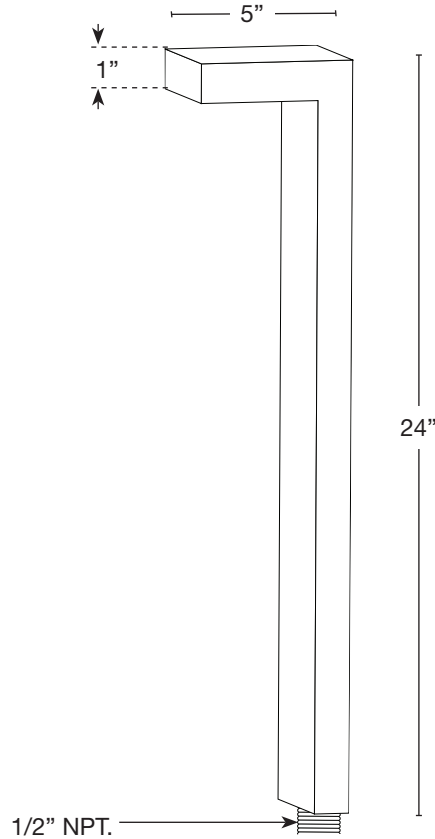

MODEL: **SPJ21-24**  
 MATERIAL: **Solid Brass**  
 FINISH SHOWN: **PVD Satin**  
 ELECTRICAL: **12V or 120V**  
 WATTAGE: **2W**  
 ENGINE: **FB-LS2**  
 LUMENS: **150**  
 MOUNTING: **1/2" NPT. Dual Fin Spike Included**

Custom options are available

**ELECTRICAL**

- 12V               120V

**MOUNTING OPTION**

- Anchor bolted-DM6SQ
- Direct Burial-DB

**Deck Mount & Base Cover**

SPJ-DM6SQ (SHOWN)  
 SPJ-DM8SQ 8"  
 Deck Mount

SPJ-DMC-6SQ (SHOWN)  
 SPJ-DMC-8SQ 8 1/8"  
 Deck Cover