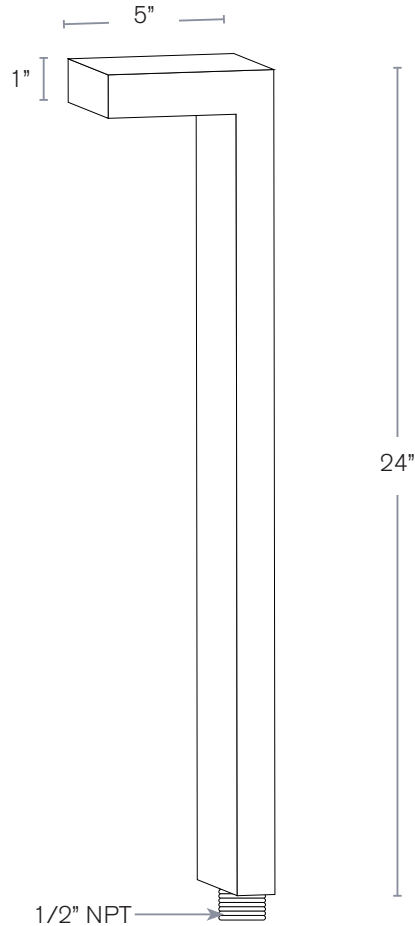

Model: **SPJ21-24**
Shown: PVDS

Forever Bright

SPECIFICATION FEATURES

- Finish:** Our naturally etched finishes will withstand the test of time. All finishes are individually treated insuring consistency. Our meticulous application results in a fixture that truly becomes "a one of a kind".
- Electrical:** Available in 12V-120V
- Labels:** UL Wet Label

DESCRIPTION

- MODEL:** SPJ21-24
- MATERIAL:** SOLID BRASS
- FINISH:** PVDS
- ELECTRICAL:** 12V OR 120V
- ENGINE:** 2W REC STANDARD
- OPTIONS:** 4W RGBW
- MOUNTING:** 1/2" NPT

RGBW

Available 2000k - 6500k