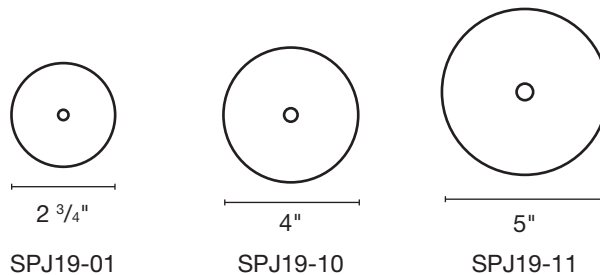

MOUNTING CANOPIES

Wet Listed

Ordering Example	Customer Approval	Date
SPJ-HSN-3-V-3W-27K-8-15V