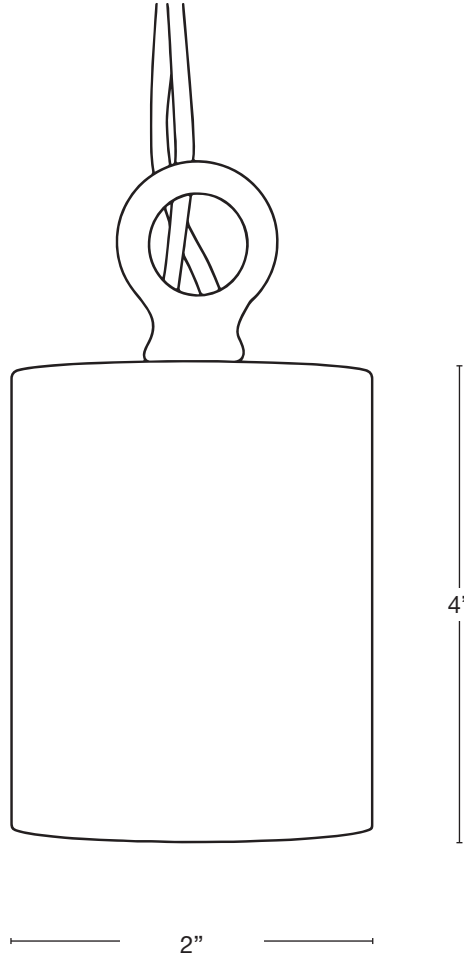

Custom lumen packages are available upon request

COLOR TEMPERATURE

- 2200K
- 2700K
- 3000K
- 4000K
- 5000K
- 6500K
- RGBW

Custom options are available

ELECTRICAL

- 8-15V

OPTICS

- SPOT 19d
- FLOOD 38d
- WIDE FLOOD 54d
- WIDE ANGLE FLOOD 120d