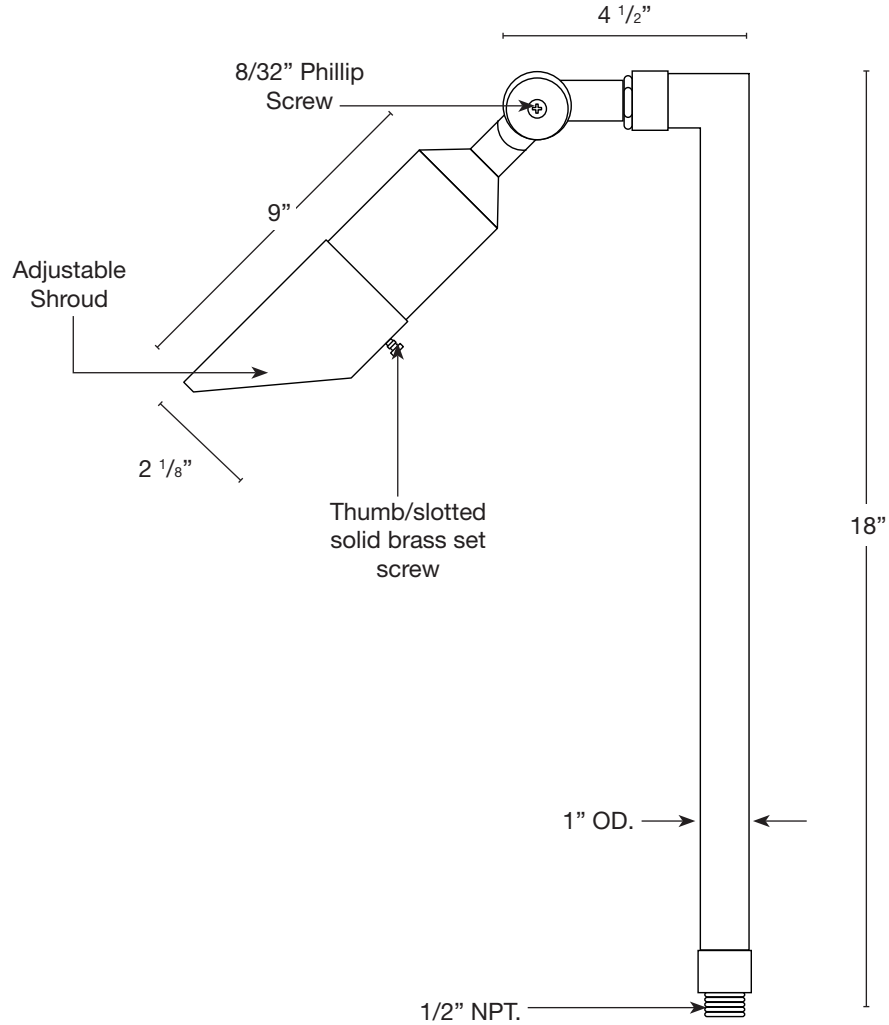

- 2200K
- 2700K
- 3000K
- 4000K
- 5000K
- 6500K
- Amber (TF)
- RGBW

Custom options are available

ELECTRICAL

- 8-15V
- 120V

OPTICS

- SPOT
- WIDE FLOOD
- FLOOD
- WIDE ANGLE FLOOD

Model: SPJ14-51
Adjustable Shroud