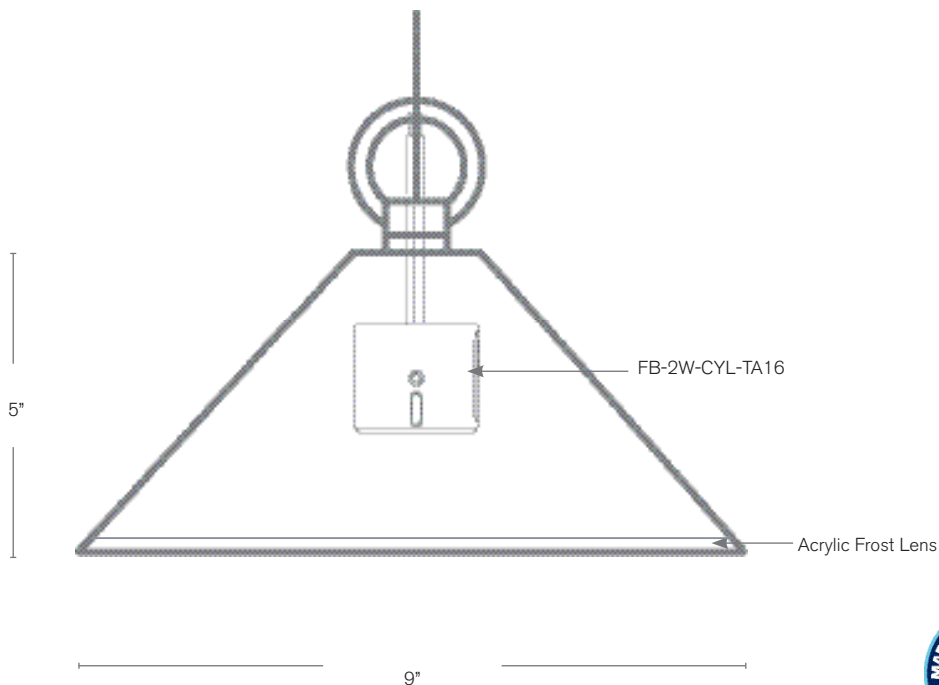

Electrical: Available in 8-15V

Labels: ETL Standard Wet Label
C-ETL

Hanging Light

DESCRIPTION

- Model#:** SPJ18-11
- Material:** Solid Brass
- Electrical:** 8-15V
- Engine:** FB-2W-CYL-TA16
- Lumens:** 135
- Color Temp:** 2700K
- Optic:** Spot, Flood, Wide Flood,
Wide Angle Flood
- LED:** Nichia