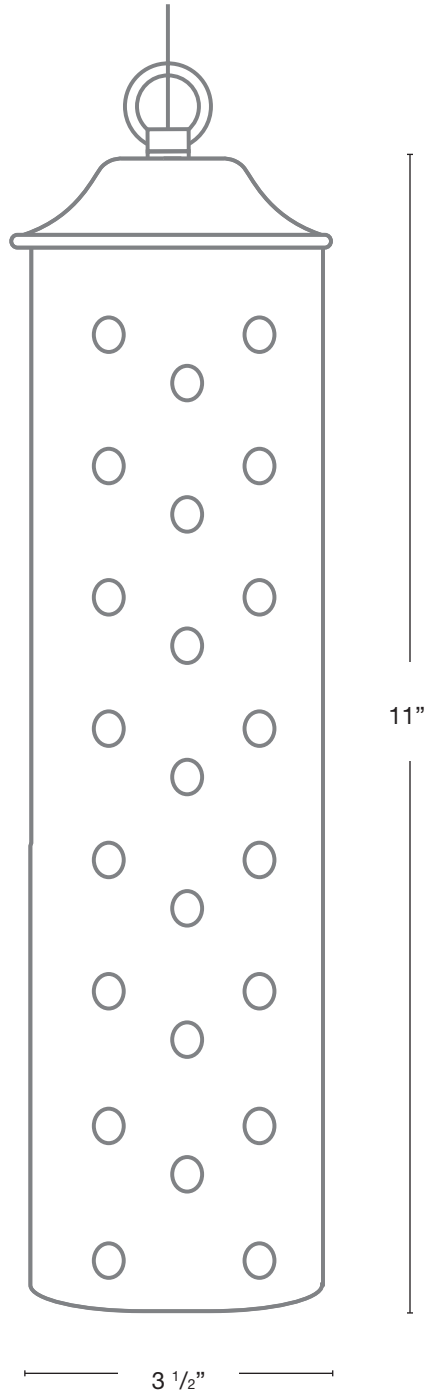

MODEL: **SPJ18-10B**  
 MATERIAL: **Solid Brass**  
 FINISH: **Rusty**  
 ELECTRICAL: **8-15V**  
 ENGINE: **FB-2W-CYL-TA16**  
 LUMENS: **150**  
 MOUNTING: **Hanging**  
 LED: **Nichia**

**FINISHES**

- Matte Bronze (MBR)
- Verde (V)
- Moss (M)
- Black (B)
- Rusty (R)
- Satin Brass (SB)
- Aged Brass (AG)
- Raw Copper (RC)
- Natural Copper (NC)

**PVD PREMIUM**

- PVD Polished (PVDP)
- PVD Satin (PVDS)
- PVD Graphite (PVDG)
- PVD Bronze (PVDBZ)
- PVD Black (PVDBL)

- 8-15V

Wet Listed

Ordering Example	Customer Approval	Date
SPJ18-10B-R-2W-27K-8-15V		